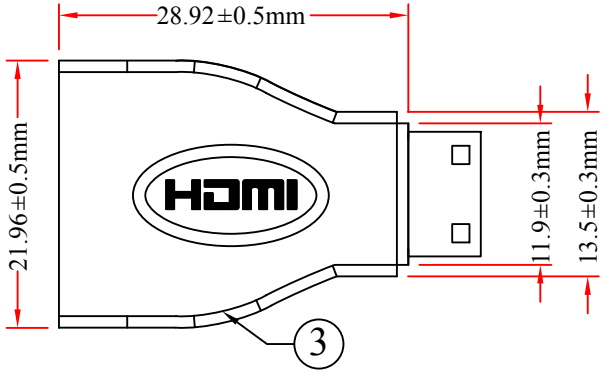

# RoHS

REV.	DESCRIPTION	DATE
A		08-2012

Pin Assignment	
HDMI/F	Mini HDMI/M
1	2
2	1
3	3
4	5
5	4
6	6
7	8
8	7
9	9
10	11
11	10
12	12
13	14
14	17
15	15
16	16
17	13
18	18
19	19
Shell	Shell

HDMI Female

Mini HDMI Male

**NOTES:**  
 1. Electrical Test:  
 (1) 100% Open Short & Miswire Test.  
 (2) Insulation Resistance 1 MΩ MIN.

ITEM NUMBER	30HD-31300			DRAWER	JL
TITLE	HDMI Female to Mini HDMI Male Adaptor			CHECKED	
MATERIAL		SCALE		APPROVED	
REV.	A	UNIT	INCH		
DRAWING NO:				 888-212-8295.com	

3	Black Molded PVC
2	Mini HDMI 19Pin Male, Insulation Black, Shell Nickel Plated
1	HDMI 19Pin Female, Insulation Black, Shell Nickel Plated
NO.	SPECIFICATIONS
BOM LIST	