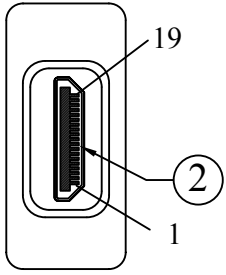

# RoHS

REV.	DESCRIPTION	DATE
A		08-2012

Pin Assignment	
HDMI/F	Mini HDMI/M
1	2
2	1
3	3
4	5
5	4
6	6
7	8
8	7
9	9
10	11
11	10
12	12
13	14
14	17
15	15
16	16
17	13
18	18
19	19
Shell	Shell

HDMI Female

Mini HDMI Male

**NOTES:**  
 1. Electrical Test:  
 (1) 100% Open Short & Miswire Test.  
 (2) Insulation Resistance 1 MΩ MIN.

ITEM NUMBER	30HD-31300			DRAWER	JL
TITLE	HDMI Female to Mini HDMI Male Adaptor			CHECKED	
MATERIAL		SCALE		APPROVED	
REV.	A	UNIT	INCH		
DRAWING NO:				 888-212-8295.com	

3	Black Molded PVC
2	Mini HDMI 19Pin Male, Insulation Black, Shell Nickel Plated
1	HDMI 19Pin Female, Insulation Black, Shell Nickel Plated
NO.	SPECIFICATIONS
BOM LIST	