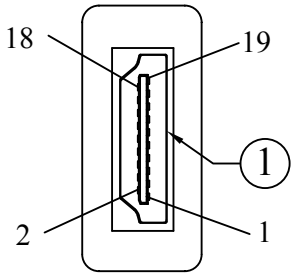

# RoHS

REV.	DESCRIPTION	DATE
A		08-2012

Pin Assignment	
HDMI/F	Mini HDMI/M
1	2
2	1
3	3
4	5
5	4
6	6
7	8
8	7
9	9
10	11
11	10
12	12
13	14
14	17
15	15
16	16
17	13
18	18
19	19
Shell	Shell

HDMI Female

Mini HDMI Male

**NOTES:**  
 1. Electrical Test:  
 (1) 100% Open Short & Miswire Test.  
 (2) Insulation Resistance 1 MΩ MIN.

ITEM NUMBER	30HD-31300			DRAWER	JL
TITLE	HDMI Female to Mini HDMI Male Adaptor			CHECKED	
MATERIAL		SCALE		APPROVED	
REV.	A	UNIT	INCH		
DRAWING NO:				 888-212-8295.com	

3	Black Molded PVC
2	Mini HDMI 19Pin Male, Insulation Black, Shell Nickel Plated
1	HDMI 19Pin Female, Insulation Black, Shell Nickel Plated
NO.	SPECIFICATIONS
BOM LIST	