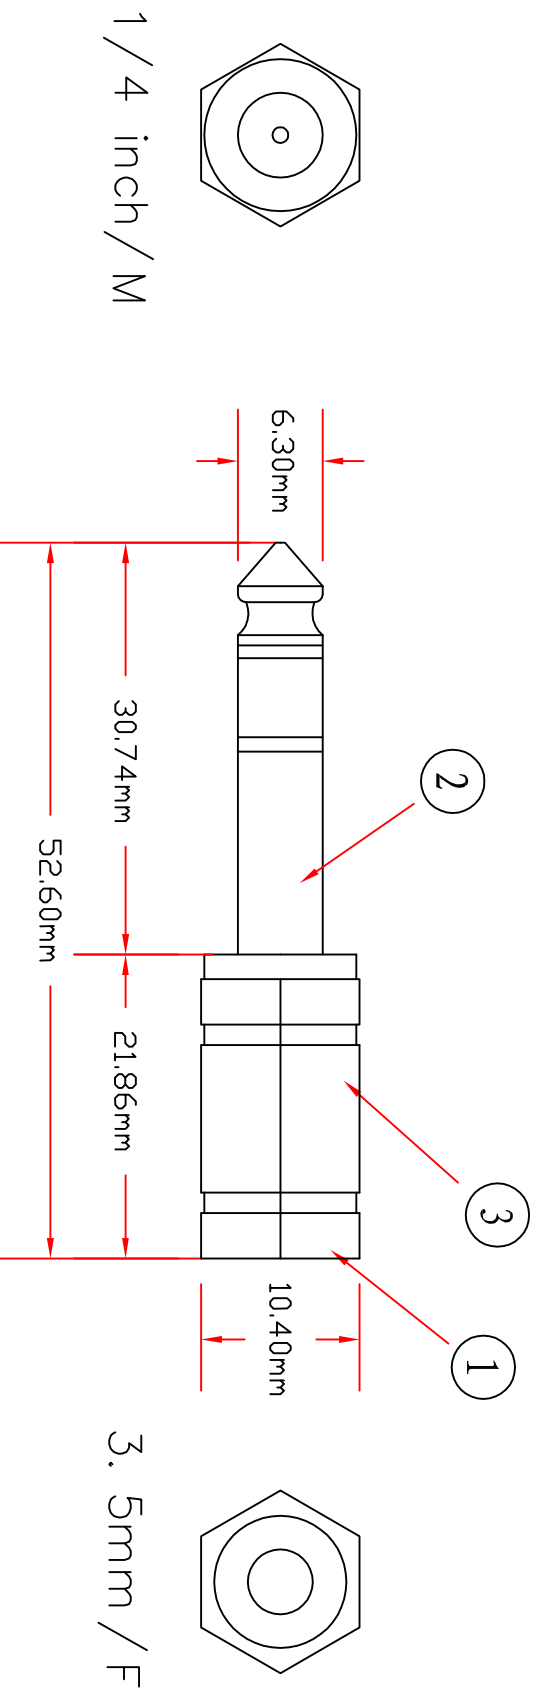

REV.	DESCRIPTION	DATE
A		
B		05-2008

**RoHS  
Compliant**

ITEM NUMBER	30S1-14200	DRAWER	LIBRA
TITLE	1/4 inch Stereo Male / 3.5mm Stereo Female Adaptor	CHECKED	
MATERIAL		APPROVED	
REV.	A	SCALE	INCH
DRAWING NO:			
NO.	3.5MM Stereo Female, Brass Nickel Plated		
	1/4 Inch Stereo Male, Brass Nickel Plated		
	Black PVC Molding		
SPECIFICATIONS			
BOM LIST			