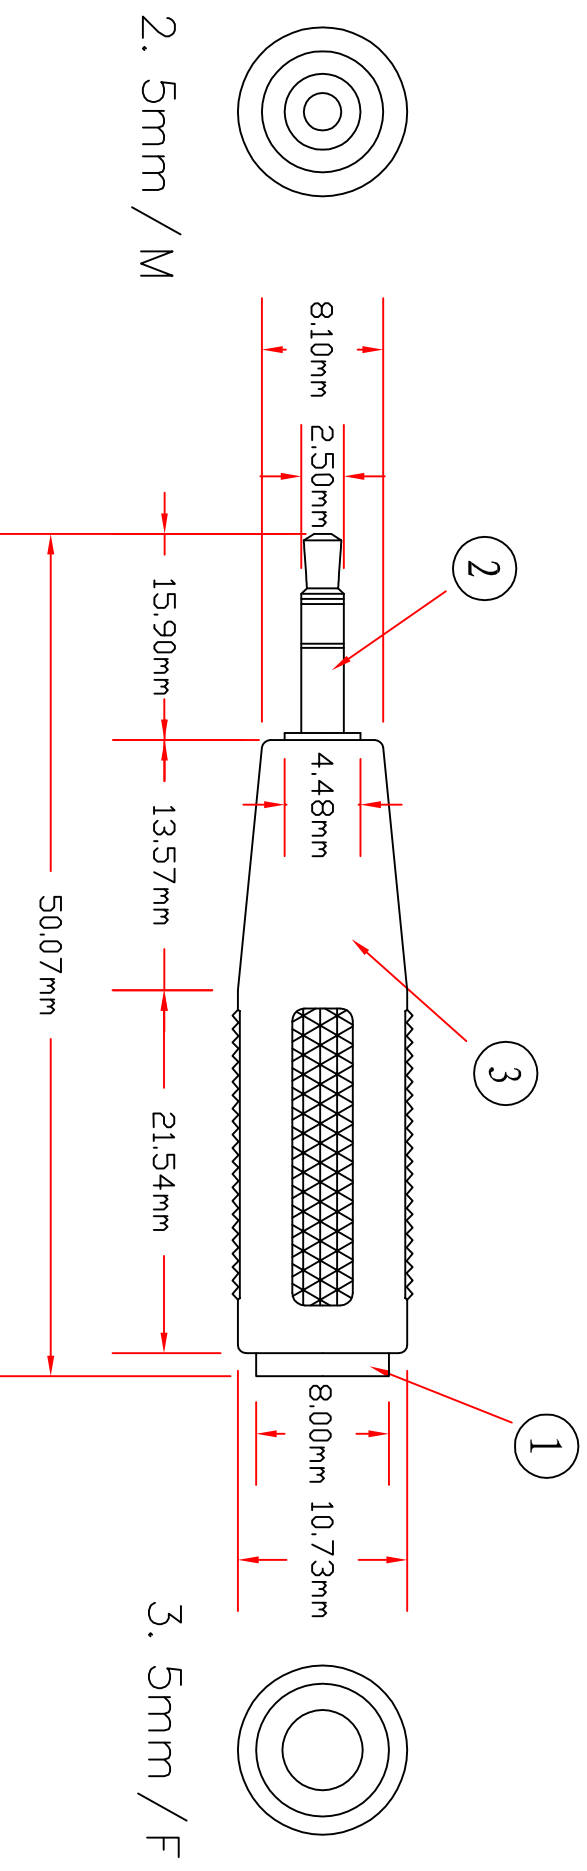

REV.	DESCRIPTION	DATE
A		
B		05-2008

2. 5mm / M

3. 5mm / F

RoHS
Compliant

ITEM NUMBER	30S1-25200	DRAWER	LIBRA
TITLE	2.5mm Stereo Male / 3.5mm Stereo Female Adaptor	CHECKED	
MATERIAL		APPROVED	
REV.	A	SCALE	INCH
DRAWING NO:			
NO.	1	3.5MM Stereo Female, Brass Nickel Plated	
	SPECIFICATIONS		
	BOM LIST		
	2	2.5MM Stereo Male, Brass Nickel Plated	
	3	Black PVC Molding	