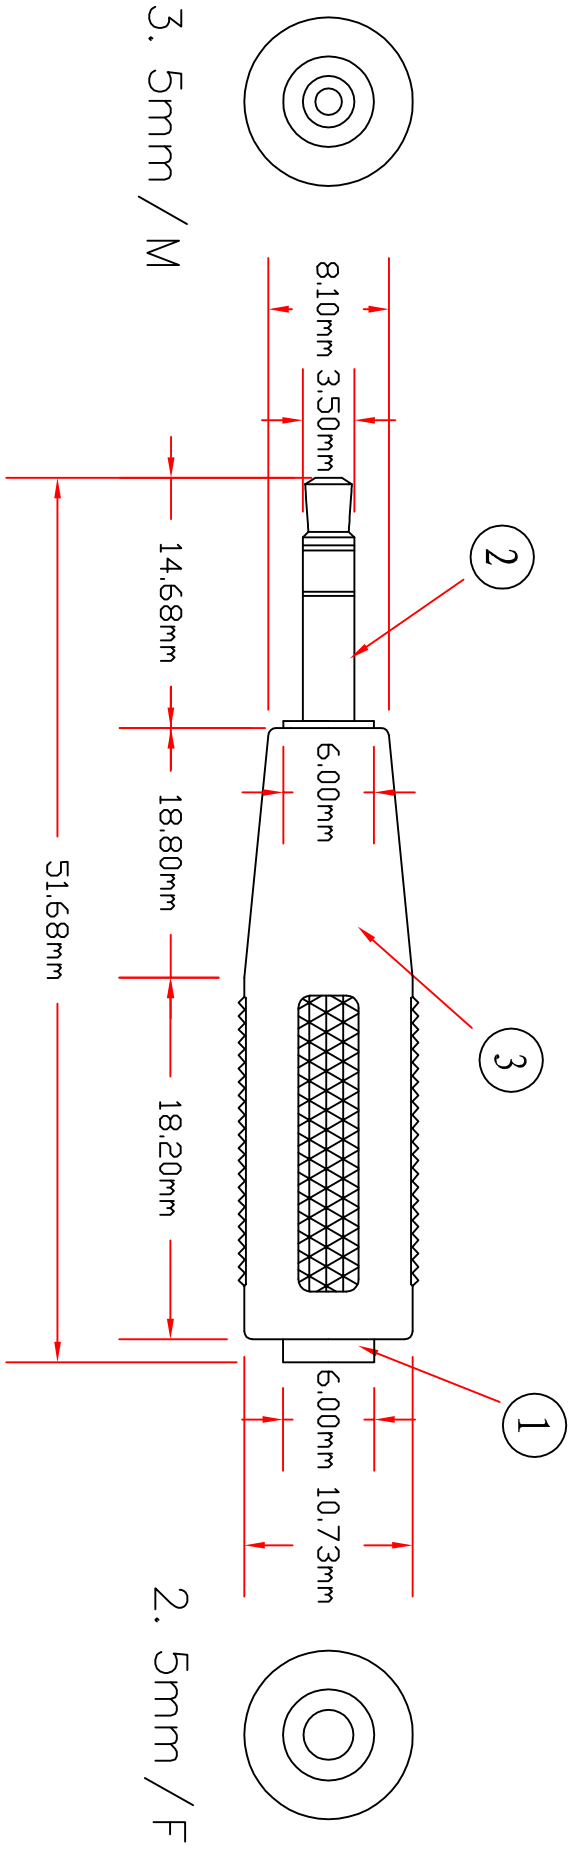

REV.	DESCRIPTION	DATE
A		
B		05-2008

**RoHS
Compliant**

ITEM NUMBER	30S1-25300		DRAWER	LIBRA
TITLE	2.5mm Stereo Female / 3.5mm Stereo Male Adaptor		CHECKED	
MATERIAL		SCALE	APPROVED	
REV.	A	UNIT	INCH	
DRAWING NO:				
NO.	SPECIFICATIONS			
1	2.5mm Stereo Female, Brass Nickel Plated			
2	3.5mm Stereo Male, Brass Nickel Plated			
3	Black PVC Molding			
BOM LIST				