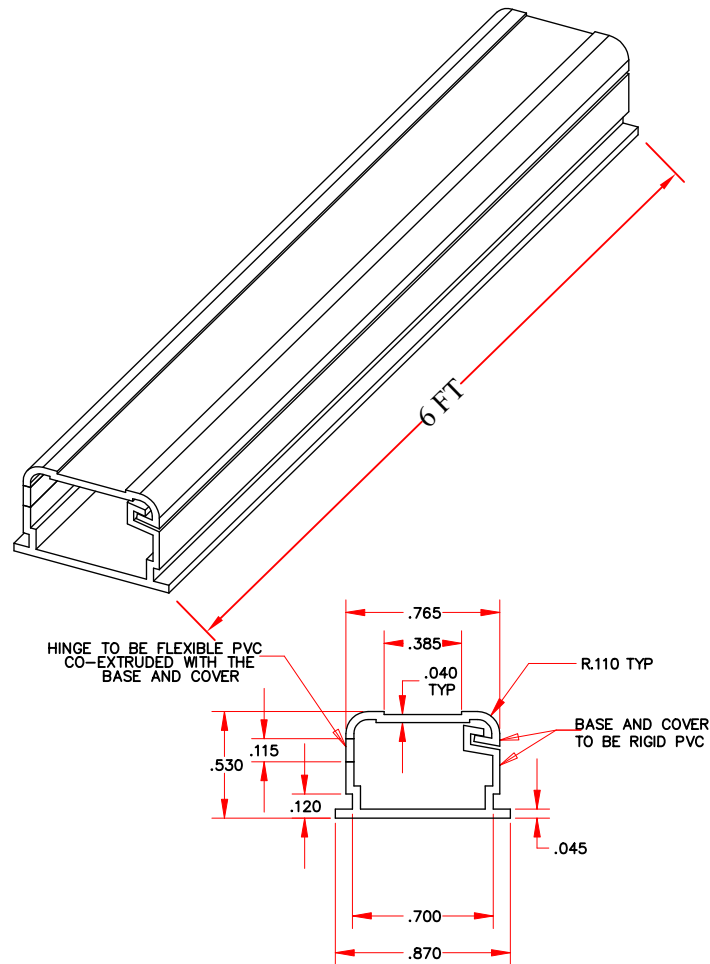

REV.	DESCRIPTION	DATE
A		01-2018

RoHS

**NOTES:**

1. UOM: 120' / Ctn
2. Installation Temperature Range:-18°C to 45°C
3. Operating Temperature:-18°C to 58°C

PART NO.	COLOR
31R1-000IV	Ivory
31R1-000WH	White

ITEM NUMBER	31R1-000xx		DRAWER	JL
TITLE	3/4 inch Surface Mount Cable Raceway, Straight 6 foot Section		CHECKED	
MATERIAL	SCALE		APPROVED	
REV.	A	UNIT	INCH	
DRAWING NO:			 888-212-8295.com <b>CableWholesale.com</b>	
ID (NO.)	271			