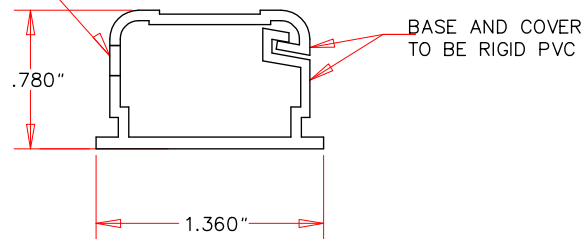

REV.	DESCRIPTION	DATE
A		01-2018

RoHS

NOTES:

1. UOM: 120' / Ctn
2. Installation Temperature Range:-18°C to 45°C
3. Operating Temperature:-18°C to 58°C

PART NO.	COLOR
31R2-000IV	Ivory
31R2-000WH	White

HINGE TO BE FLEXIBLE PVC
CO-EXTRUDED WITH THE
BASE AND COVER

ITEM NUMBER	31R2-000xx		DRAWER	JL
TITLE	1.25 inch Surface Mount Cable Raceway, Straight 6 FT Section		CHECKED	
MATERIAL		SCALE	APPROVED	
REV.	A	UNIT	INCH	
DRAWING NO:			 888-212-8295.com CableWholesale.com	
ID (NO.)	271			