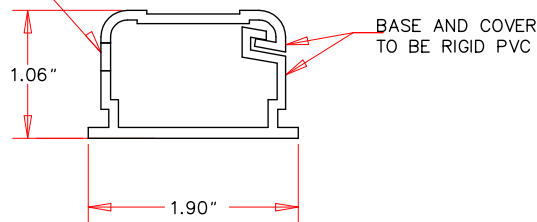

REV.	DESCRIPTION	DATE
A		01-2022

RoHS

NOTES:

1. UOM: 120' / Ctn
2. Installation Temperature Range:-18°C to 45°C
3. Operating Temperature:-18°C to 58°C
4. This is a box of 20

HINGE TO BE FLEXIBLE PVC
CO-EXTRUDED WITH THE
BASE AND COVER

PART NO.	COLOR
31R3-000IVBX	Ivory
31R3-000WHBX	White

ITEM NUMBER	31R3-000xx		DRAWER	JL
TITLE	1.75 inch Surface Mount Cable Raceway, Straight 6 FT Section		CHECKED	
MATERIAL	SCALE		APPROVED	
REV.	A	UNIT	INCH	
DRAWING NO:			 888-212-8295.com CableWholesale.com	
ID (NO.)	271			