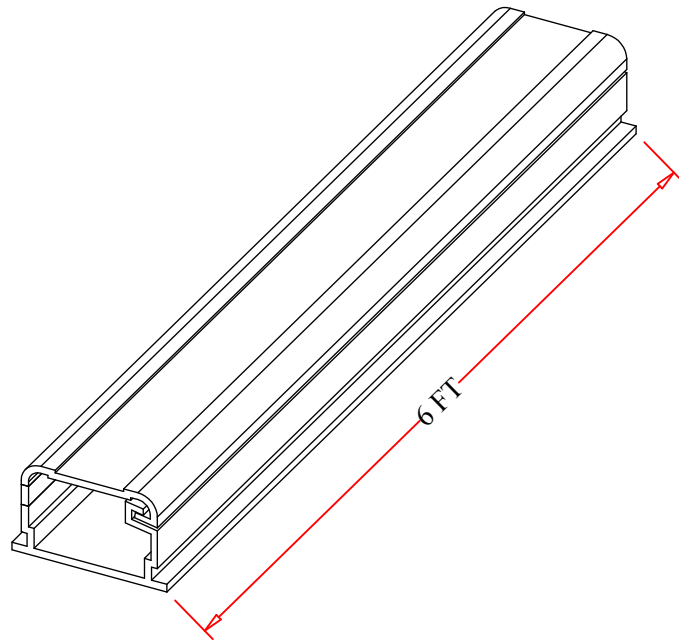

REV.	DESCRIPTION	DATE
A		01-2018

RoHS

NOTES:

1. UOM: 120' / Ctn
2. Installation Temperature Range:-18°C to 45°C
3. Operating Temperature:-18°C to 58°C

PART NO.	COLOR
31R3-000IV	Ivory
31R3-000WH	White

ITEM NUMBER	31R3-000xx		DRAWER	JL
TITLE	1.75 inch Surface Mount Cable Raceway, Straight 6 FT Section		CHECKED	
			APPROVED	
MATERIAL		SCALE		
REV.	A	UNIT		
DRAWING NO:				
ID (NO.)	271			