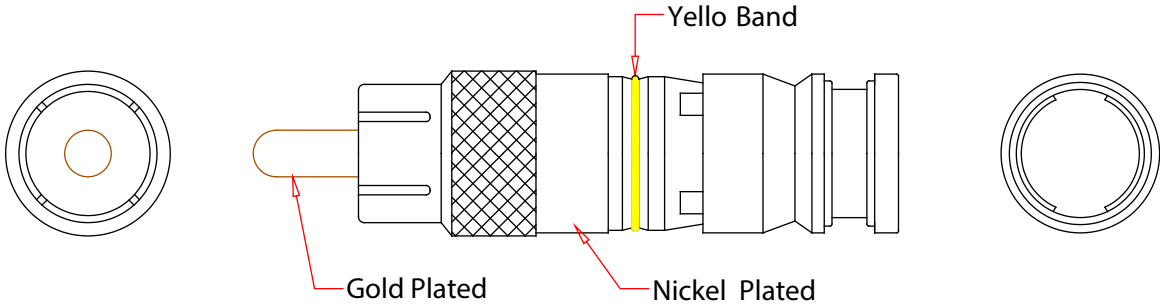

Rev.	Description	Date
A		07-2018

**Universal Compression Connectors**

New universal compression connectors were created with the Commercial AV Installers' needs in mind. This series consists of five Universal Connectors that terminate most major brands of cable, including Plenum RG-6, RG-6, RG-59 cable

**Features:**

- One Universal Connector for each Series of Cable (Including Plenum)
- Easy Insertion
- All Metal Construction
- Optimized for Digital Video Applications
- Patented Viewing Window
- Accommodates Color-Coded Application Bands

RG-59 - Fits all standard 21MM Compression Tools

Item Number:	31X3-31225	
Title:	RG59 RCA Compression Connector (Yellow Band) (25pcs/bag)	
Drawn by:	JL	
Approved by:	MAC	
ID:	253	

2	
1	
No.	Specifications