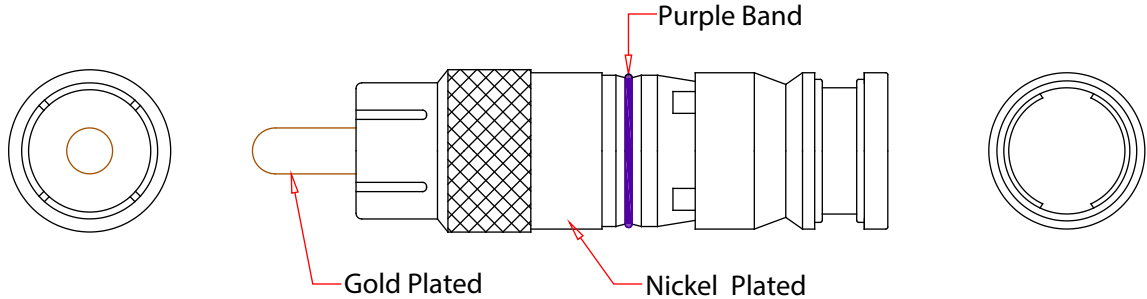

Rev.	Description	Date
A		07-2018

**Universal Compression Connectors**

New universal compression connectors were created with the Commercial AV Installers' needs in mind. This series consists of five Universal Connectors that terminate most major brands of cable, including Plenum RG-6, RG-6, RG-59 cable

**Features:**

- One Universal Connector for each Series of Cable (Including Plenum)
- Easy Insertion
- All Metal Construction
- Optimized for Digital Video Applications
- Patented Viewing Window
- Accommodates Color-Coded Application Bands

RG-59 - Fits all standard 21MM Compression Tools

Item Number:	31X4-31225	
Title:	RG6 RCA Compression Connector (Purple Band) (25pcs/bag)	
Drawn by:	JL	
Approved by:	MAC	
ID:	253	

2	
1	
No.	Specifications