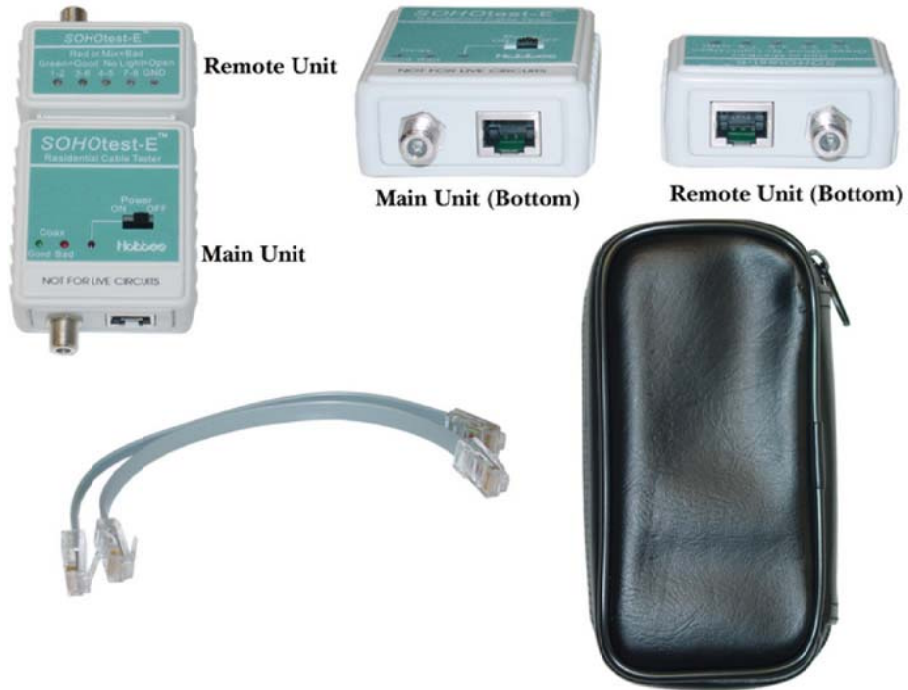

REV.	DESCRIPTION	DATE
A		03-2015

For home and small office users, displays results in pair format

SOHOtest-E is designed to test the most commonly used cables in a residential/home office environment. It can be used to determine wiring faults in network, phone, cable TV, and home security system cables, either before or after installation. The SOHOtest-E is so easy to use, even novice home network users can save hundreds of dollars by determining cabling faults before calling for professional repairs.

Features

- Pass/fail coaxial test
- Remote unit for one-person testing
- Compact and light-weight design for easy storage
- Pin-to-pin wire-mapping for RJ45, Cat5, Cat5E, Cat6 and Cat7 cable

RoHS

Order Information

interface	RJ45	Yes
	Coaxial	Yes
cable identify	Open	Yes
	Short	Yes
	Mis-wire	Yes
accessories	RJ45 to RJ45	Yes

ITEM NUMBER	31X6-04500			DRAWER	JL
TITLE	SOHOtest-E Network/Phone/TV Cable Tester, Tests Cat5e, Cat6, Cat6a, Coaxial and Telephone runs for Continuity and Wiring			CHECKED	
				APPROVED	
MATERIAL		SCALE		 	
REV.	A	UNIT	MM		
DRAWING NO:					
ID(NO.)	23				