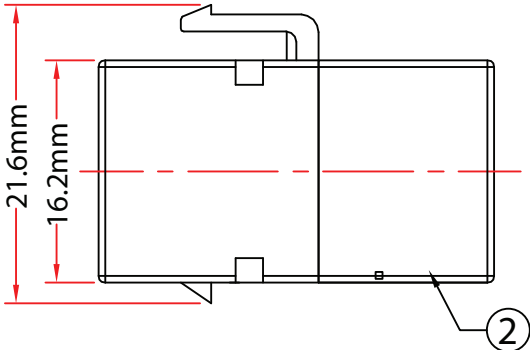

REV.	DESCRIPTION	DATE
A		03-2012

RoHs

HDMI Female

HDMI Female

NOTE:  
Compliant with 4K 60Hz standard

ITEM NUMBER	329-00400WH		DRAWER	JL
TITLE	HDMI Female to HDMI Female Keystone Coupler		CHECKED	
MATERIAL		SCALE	APPROVED	
REV.	A	UNIT	INCH	 
DRAWING NO:				

2	White ABS Body
1	HDMI 19P Female, Insulation Black,Gold Plated
NO.	SPECIFICATIONS
BOM LIST	