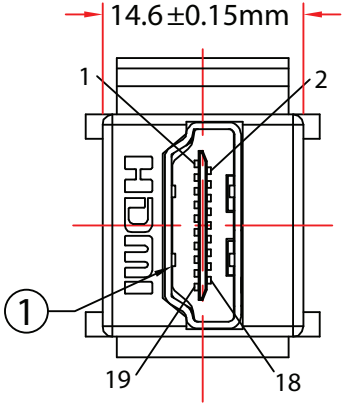

REV.	DESCRIPTION	DATE
A		03-2012

RoHs

HDMI Female

HDMI Female

NOTE:  
Compliant with 4K 60Hz standard

ITEM NUMBER	329-00400WH		DRAWER	JL
TITLE	HDMI Female to HDMI Female Keystone Coupler		CHECKED	
MATERIAL		SCALE	APPROVED	
REV.	A	UNIT	INCH	 
DRAWING NO:				

2	White ABS Body
1	HDMI 19P Female, Insulation Black,Gold Plated
NO.	SPECIFICATIONS
BOM LIST	