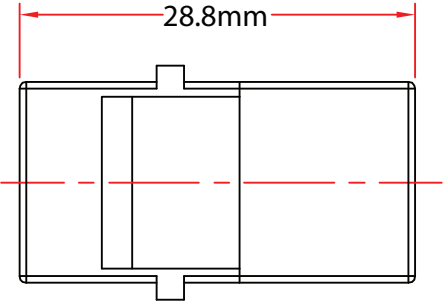

REV.	DESCRIPTION	DATE
A		03-2012

RoHs

HDMI Female

HDMI Female

NOTE:  
Compliant with 4K 60Hz standard

ITEM NUMBER	329-00400WH		DRAWER	JL
TITLE	HDMI Female to HDMI Female Keystone Coupler		CHECKED	
MATERIAL		SCALE	APPROVED	
REV.	A	UNIT	INCH	 
DRAWING NO:				

2	White ABS Body
1	HDMI 19P Female, Insulation Black,Gold Plated
NO.	SPECIFICATIONS
BOM LIST	