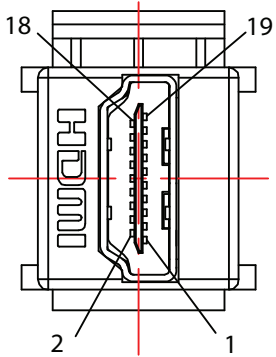

REV.	DESCRIPTION	DATE
A		03-2012

RoHs

HDMI Female

HDMI Female

NOTE:  
Compliant with 4K 60Hz standard

ITEM NUMBER	329-00400WH		DRAWER	JL
TITLE	HDMI Female to HDMI Female Keystone Coupler		CHECKED	
MATERIAL		SCALE	APPROVED	
REV.	A	UNIT	INCH	 
DRAWING NO:				

2	White ABS Body
1	HDMI 19P Female, Insulation Black,Gold Plated
NO.	SPECIFICATIONS
BOM LIST	