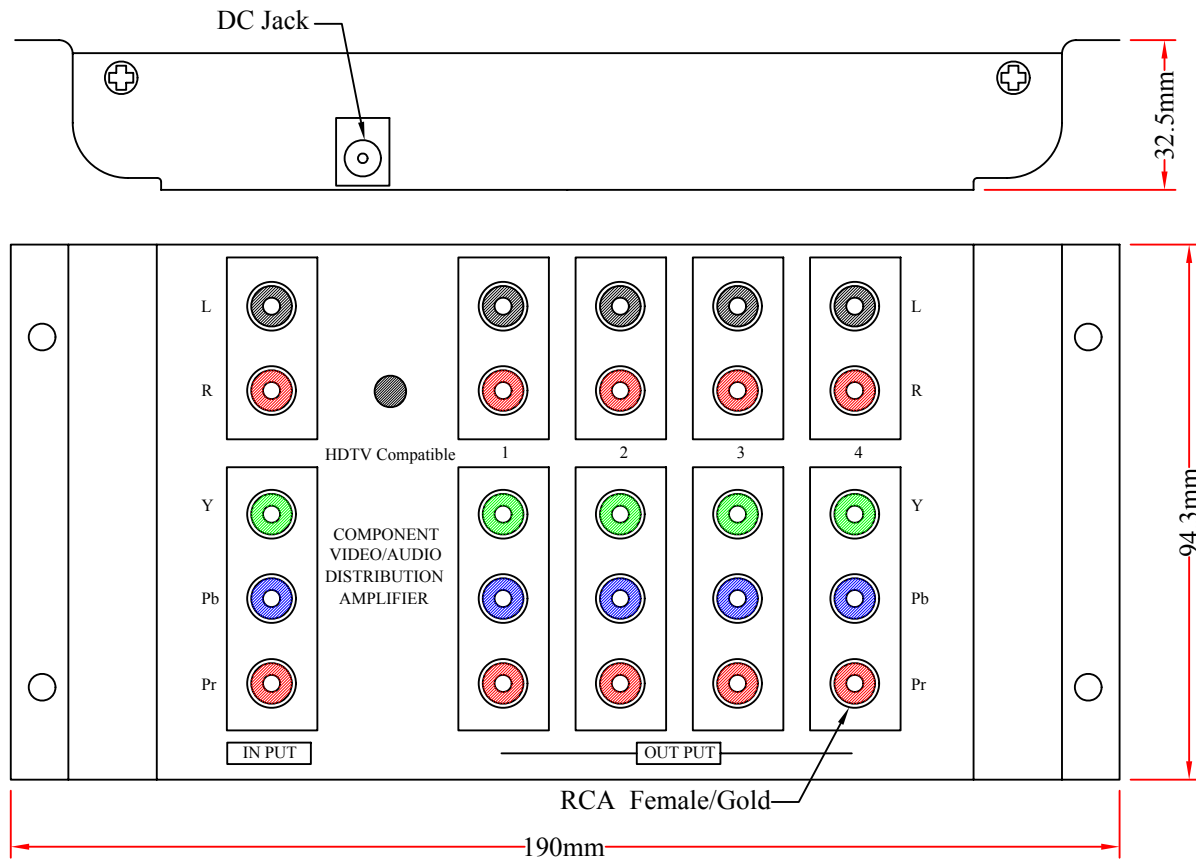

REV.	DESCRIPTION	DATE
A		10-2013

RoHS

**Power:**  
Requirements: 12VDC,500mA with 2mm Power Jack

**Key Information:**  
Any TV Used Must Have The Same Application as Your,  
Audio/Video Source.( Y,Cb,Cr and Y, Pb, Pr)

ITEM NUMBER	41R4-03400			DRAWER	JL
TITLE	Component Video and Audio RCA Distribution Amplifier/Splitter, 4 Way			CHECKED	
				APPROVED	
MATERIAL		SCALE		 	
REV.	A	UNIT	MM		
DRAWING NO:				