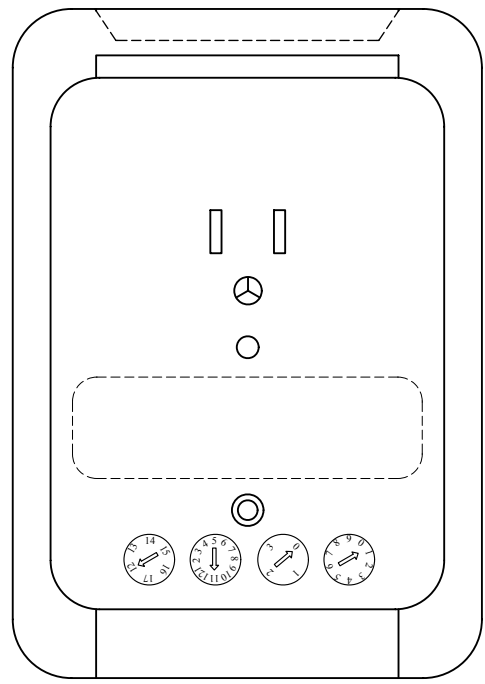

RoHS

REV.	DESCRIPTION	DATE
A		02-2013

USB A/F  
Front View

Back View

**Slim Surge Wall Tap:**

- Electrical Rating: 15A, 120V, 60Hz, 1800Watts
- With 3 AC Outlets
- Surge protection: 612J (X3 MOV)
- With Surge protected LED Indicator panel
- With 2-ports USB Charger Output: 5V / 2.1A

ITEM NUMBER	50W1-30100			DRAWER	JL
TITLE	USB 2.1A Charging Surge Wall Tap			CHECKED	
MATERIAL		SCALE		APPROVED	
REV.	A	UNIT	MM		

1	
NO.	SPECIFICATIONS
	BOM LIST

DRAWING NO:

888-212-8295.com  
**CableWholesale.com**