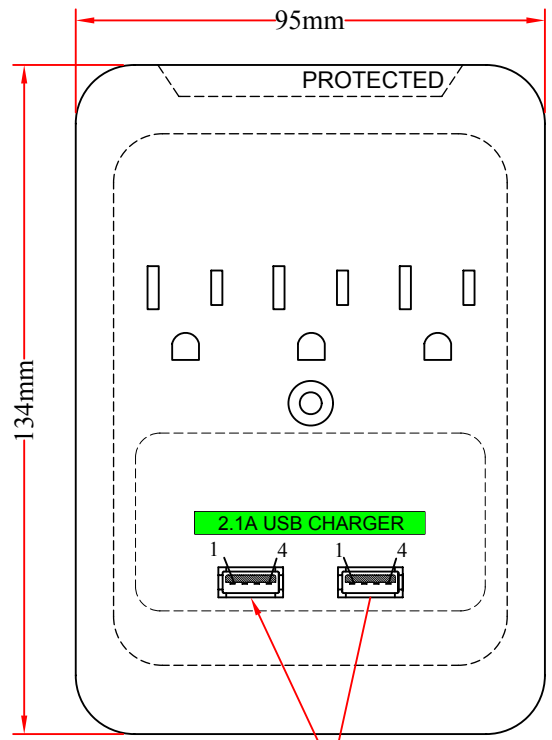

RoHS

REV.	DESCRIPTION	DATE
A		02-2013

USB A/F  
Front View

Back View

**Slim Surge Wall Tap:**

- Electrical Rating: 15A, 120V, 60Hz, 1800Watts
- With 3 AC Outlets
- Surge protection: 612J (X3 MOV)
- With Surge protected LED Indicator panel
- With 2-ports USB Charger Output: 5V / 2.1A

ITEM NUMBER	50W1-30100			DRAWER	JL
TITLE	USB 2.1A Charging Surge Wall Tap			CHECKED	
MATERIAL		SCALE		APPROVED	
REV.	A	UNIT	MM		

1	
NO.	SPECIFICATIONS
	BOM LIST

DRAWING NO:

888-212-8295.com  
**CableWholesale.com**