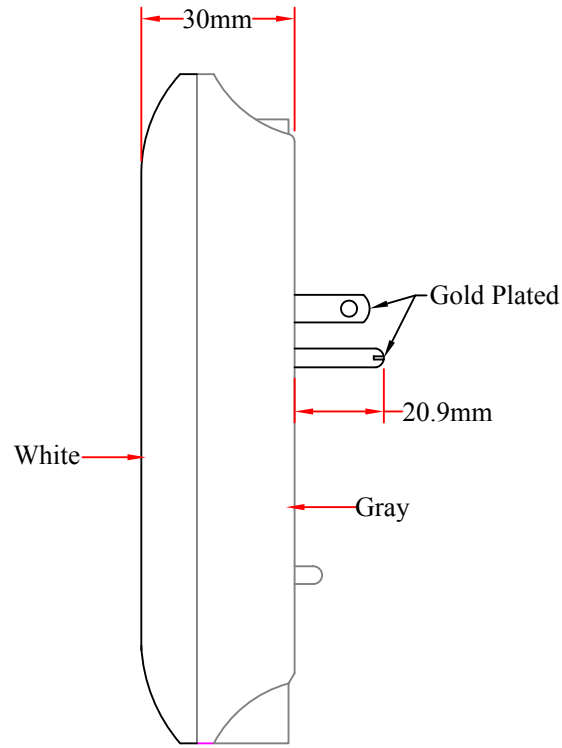

RoHS

REV.	DESCRIPTION	DATE
A		02-2013

USB A/F  
Front View

Back View

**Slim Surge Wall Tap:**

- Electrical Rating: 15A, 120V, 60Hz, 1800Watts
- With 3 AC Outlets
- Surge protection: 612J (X3 MOV)
- With Surge protected LED Indicator panel
- With 2-ports USB Charger Output: 5V / 2.1A

ITEM NUMBER	50W1-30100			DRAWER	JL
TITLE	USB 2.1A Charging Surge Wall Tap			CHECKED	
MATERIAL		SCALE		APPROVED	
REV.	A	UNIT	MM		

1	
NO.	SPECIFICATIONS
	BOM LIST

DRAWING NO:

888-212-8295.com  
**CableWholesale.com**