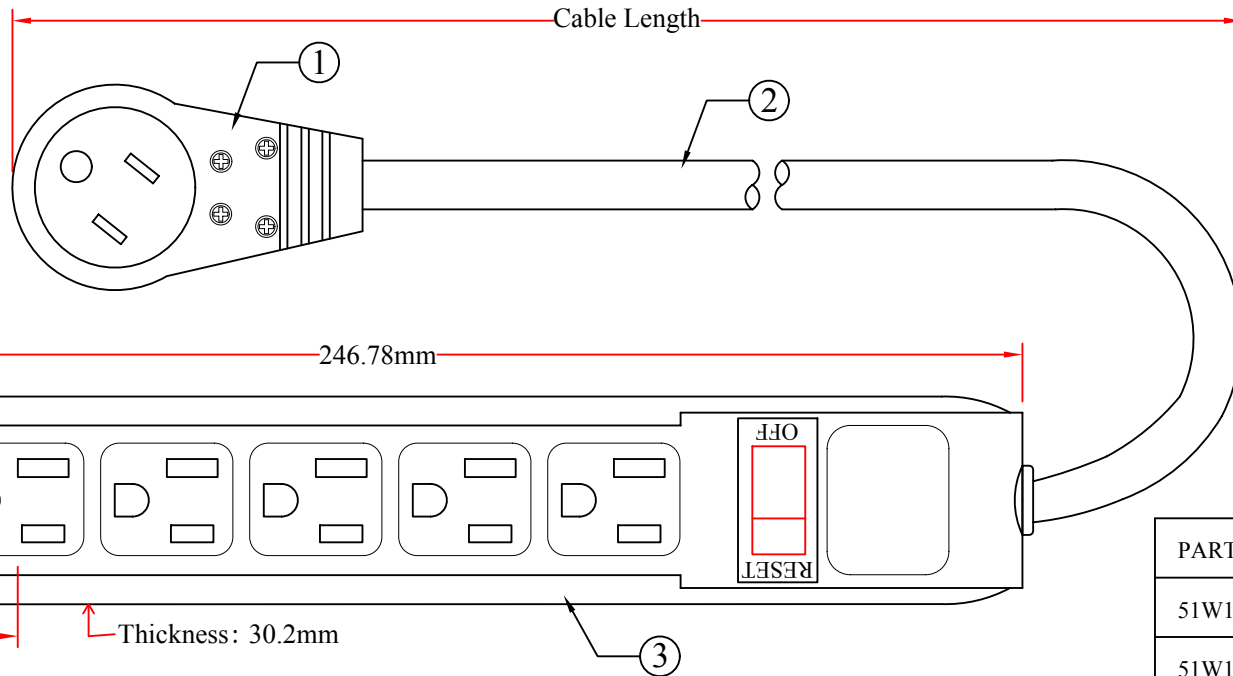

**RoHS**

NEMA 5-15P  
Rotating 360° Plug

REV.	DESCRIPTION	DATE
A		08-2013

Electrical Rating -----120 Volts AC, 15 Amps, 60Hz, 1800 Watts  
 Max. Spike Voltage ----- 6KV  
 Surge Energy Joule Rating ----- 180 joules  
 Max. Spike Current ----- 12000 Amps  
 UL 1449 Clamping Voltage ----- 500 Volts  
 Clamping Response Time ----- <1 Nanosecond

PART NO.	CABLE LENGTH
51W1-19204	4 FT
51W1-19206	6 FT
51W1-19210	10 FT
51W1-19215	15 FT
51W1-19225	25 FT

ITEM NUMBER	51W1-192xx			DRAWER	JL
TITLE	Flat Rotating Plug Power Strip, 6 Outlet, Gray Horizontal Outlets, Plastic			CHECKED	
MATERIAL		SCALE		APPROVED	
REV.	A	UNIT	INCH		
DRAWING NO:				 888-212-8295.com	

3	6 Outlet Strip, Color: Gray
2	UL/CSA Approved NEMA 5-15P, Rotating 360° Plug, Color: Gray
1	UL/CSA Approved SJT 14AWG X 3C, 105°C, Lead-Free, Color: Gray
NO.	SPECIFICATIONS
	BOM LIST