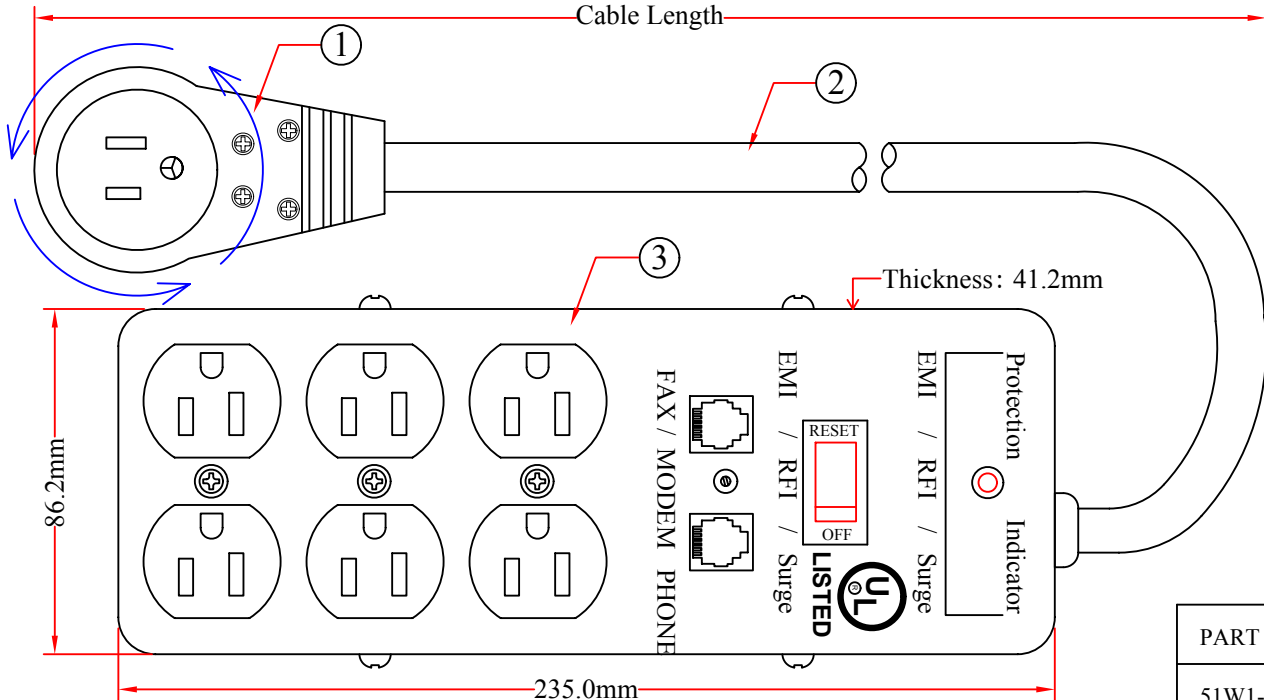

REV.	DESCRIPTION	DATE
A		09-2013

NEMA 5-15P  
Rotating 360° Plug

RoHS

PART NO.	CABLE LENGTH
51W1-82206	6 FT
51W1-82210	10 FT
51W1-82215	15 FT
51W1-82225	25 FT

Electrical Rating -----120 Volts AC, 15 Amps, 60Hz, 1800 Watts  
 Max. Spike Voltage ----- 6KV  
 Surge Energy Joule Rating ----- 1080 Joules  
 Max. Spike Current ----- 72000 Amps(3-Line Total)  
 UL 1449 Clamping Voltage ----- 400 Volts  
 Clamping Response Time ----- <1 Nanosecond  
 EMI/RFI Noise Filter : Frequency ----- 150KHz~100MH  
 Attenuation ----- Up to 40dB  
 TEL/FAX/Modem Protection:  
 Outlets ----- 2 x RJ11 Jacks  
 Energy ----- 160J

ITEM NUMBER	51W1-822xx		DRAWER	JL
TITLE	Flat Rotating Plug Power Strip, 6 Outlet, Black Horizontal Outlets, Plastic		CHECKED	
MATERIAL	SCALE		APPROVED	
REV.	A	UNIT	INCH	 
DRAWING NO:				

3	6 Outlet Strip, Color: Black
2	UL/CSA Approved NEMA 5-15P, Rotating 360° Plug, Color: Black
1	UL/CSA Approved SJT 14AWG X 3C, Color: Black
NO.	SPECIFICATIONS
	BOM LIST