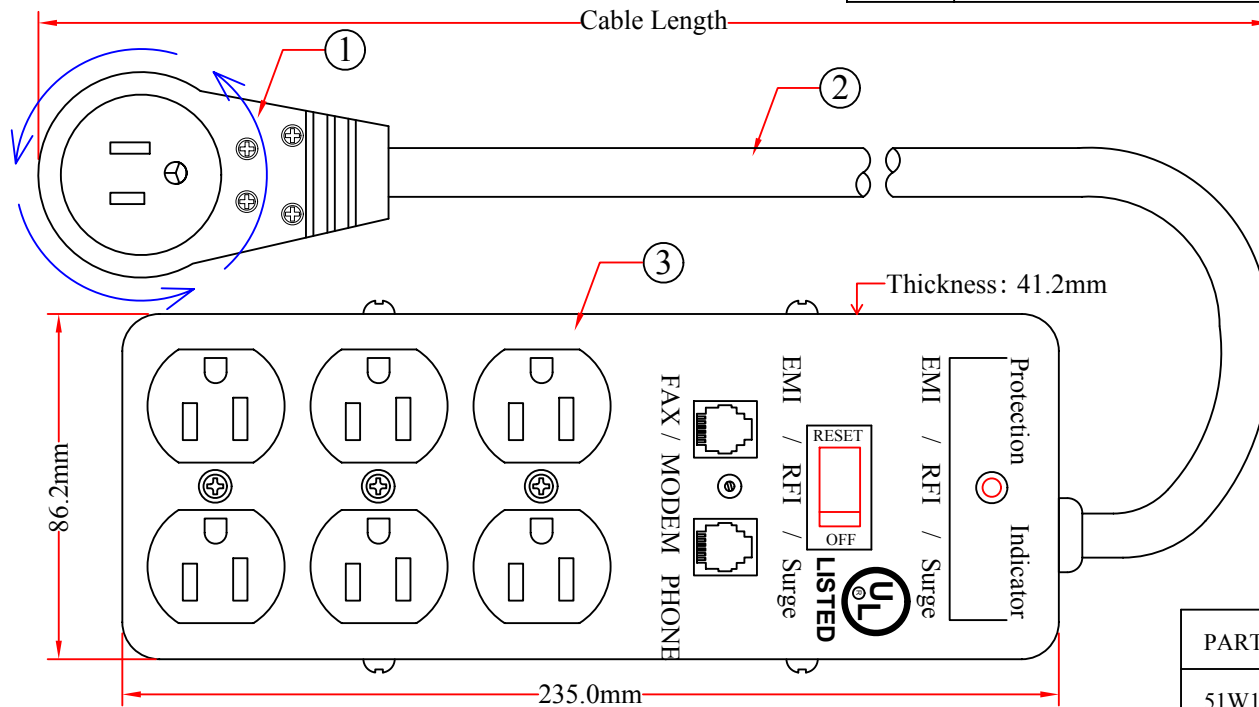

REV.	DESCRIPTION	DATE
A		09-2013

NEMA 5-15P  
Rotating 360° Plug

RoHS

PART NO.	CABLE LENGTH
51W1-89206	6 FT
51W1-89210	10 FT
51W1-89215	15 FT
51W1-89225	25 FT

Electrical Rating -----120 Volts AC, 15 Amps, 60Hz, 1800 Watts  
 Max. Spike Voltage ----- 6KV  
 Surge Energy Joule Rating ----- 1080 Joules  
 Max. Spike Current ----- 72000 Amps(3-Line Total)  
 UL 1449 Clamping Voltage ----- 400 Volts  
 Clamping Response Time ----- <1 Nanosecond  
 EMI/RFI Noise Filter : Frequency ----- 150KHz~100MH  
 Attenuation ----- Up to 40dB  
 TEL/FAX/Modem Protection:  
 Outlets ----- 2 x RJ11 Jacks  
 Energy ----- 160J

ITEM NUMBER	51W1-892xx		DRAWER	JL
TITLE	Flat Rotating Plug Power Strip, 6 Outlet, Gray Horizontal Outlets, Plastic		CHECKED	
MATERIAL	SCALE		APPROVED	
REV.	A	UNIT	INCH	 
DRAWING NO:				

3	6 Outlet Strip, Color: Gray
2	UL/CSA Approved NEMA 5-15P, Rotating 360° Plug, Color: Gray
1	UL/CSA Approved SJT 14AWG X 3C, Color: Gray
NO.	SPECIFICATIONS
	BOM LIST