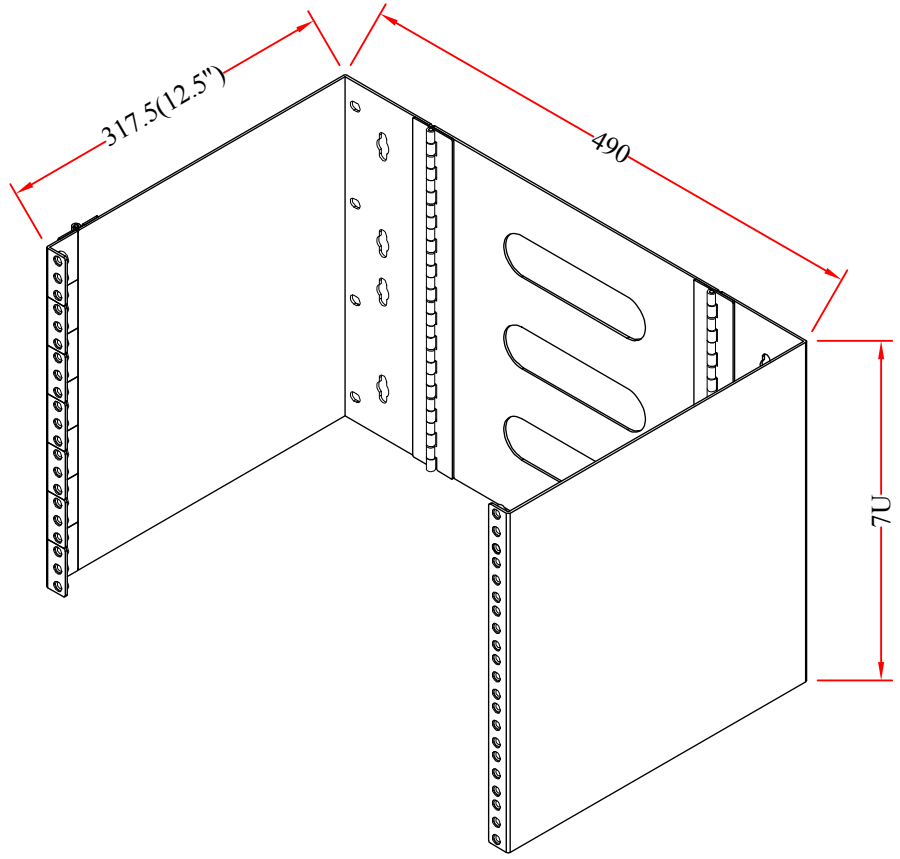

RoHS

REV.	DESCRIPTION	DATE
A		12-2014

Materials
Rack : Metal (SPCC)

 Rack Screw Attached

ITEM NUMBER	68BP-2107U			DRAWER	JL
TITLE	Rackmount Patch Panel Hinged Wall Bracket, 7U, 12.5 (H) x 19 (W) x 12 (D) inches			CHECKED	
				APPROVED	
MATERIAL		SCALE			
REV.	A	UNIT	INCH		
DRAWING NO.:				 888-212-8295.com	
ID NO.:	95				