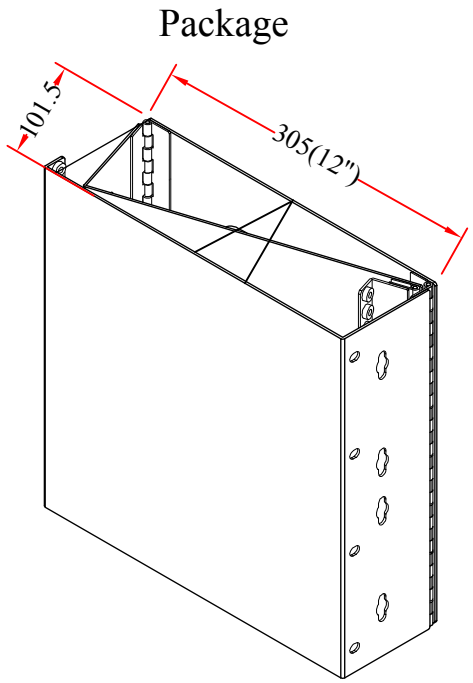

RoHS

REV.	DESCRIPTION	DATE
A		12-2014

Materials
Rack : Metal (SPCC)

 Rack Screw Attached

ITEM NUMBER	68BP-2107U			DRAWER	JL
TITLE	Rackmount Patch Panel Hinged Wall Bracket, 7U, 12.5 (H) x 19 (W) x 12 (D) inches			CHECKED	
				APPROVED	
MATERIAL		SCALE			
REV.	A	UNIT	INCH		
DRAWING NO.:				 888-212-8295.com	
ID NO.:	95				