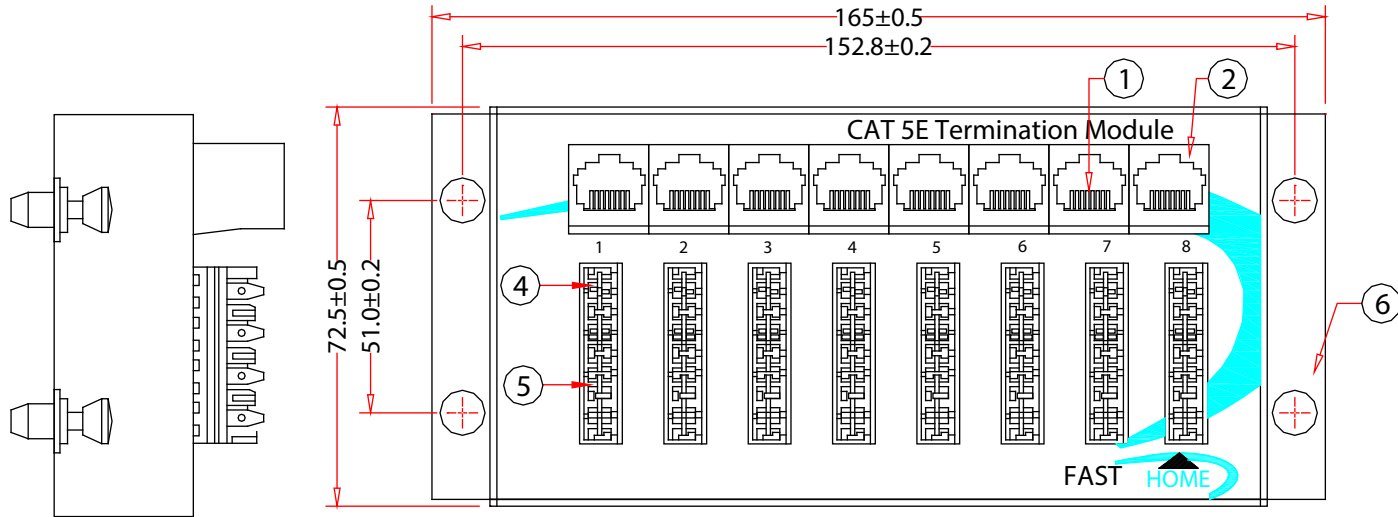

Rev.	Description	Date
A		10-2018

Spec.
Termination blocks for the CAT-5e cables, Ethernet hubs. Bring the internet to any room in the home, Or create a home data network.

According to CAT5e Standard
Size: 165*72.5m

Label

RoHS

8	Label
7	Screw, Steel, White Lacquer Plated
6	RS-002 Plate, Steel, Lacquer Plaed, T:1.2mm
5	Pin, Brass / Nickel Plated
4	Terminal, Nylon 66
3	Niflatch, Nylon 6, UL94-V2
2	RJ45 Jack, POM / Black
1	Pin ,Phosphor Bronze, 15u" Hard Gold-Plated
No.	Specifications

Item Number:	7550-00030	
Title:	Data Hub Module, Media Cabinet Mountable Panel	
Drawn by:	JL	
Approved by:	MAC	
ID:	18	