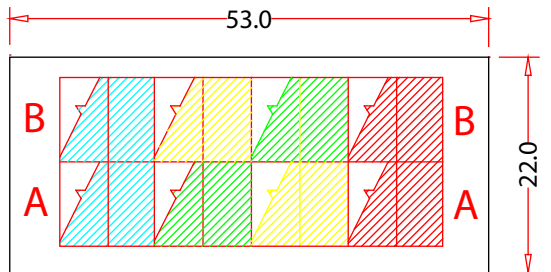

Rev.	Description	Date
A		10-2018

Spec.
Termination blocks for the CAT-5e cables, Ethernet hubs. Bring the internet to any room in the home, Or create a home data network.

According to CAT5e Standard
Size: 165*72.5m