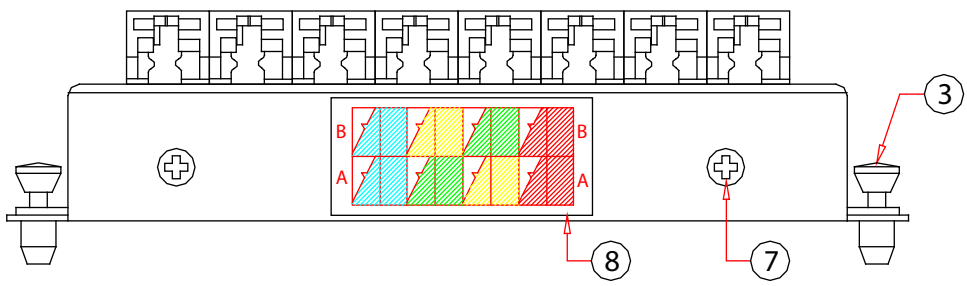

Rev.	Description	Date
A		10-2018

Spec.
Termination blocks for the CAT-5e cables, Ethernet hubs. Bring the internet to any room in the home, Or create a home data network.

According to CAT5e Standard
Size: 165*72.5m

Label

RoHS

8	Label
7	Screw, Steel, White Lacquer Plated
6	RS-002 Plate, Steel, Lacquer Plaed, T:1.2mm
5	Pin, Brass / Nickel Plated
4	Terminal, Nylon 66
3	Niflatch, Nylon 6, UL94-V2
2	RJ45 Jack, POM / Black
1	Pin ,Phosphor Bronze, 15u" Hard Gold-Plated
No.	Specifications