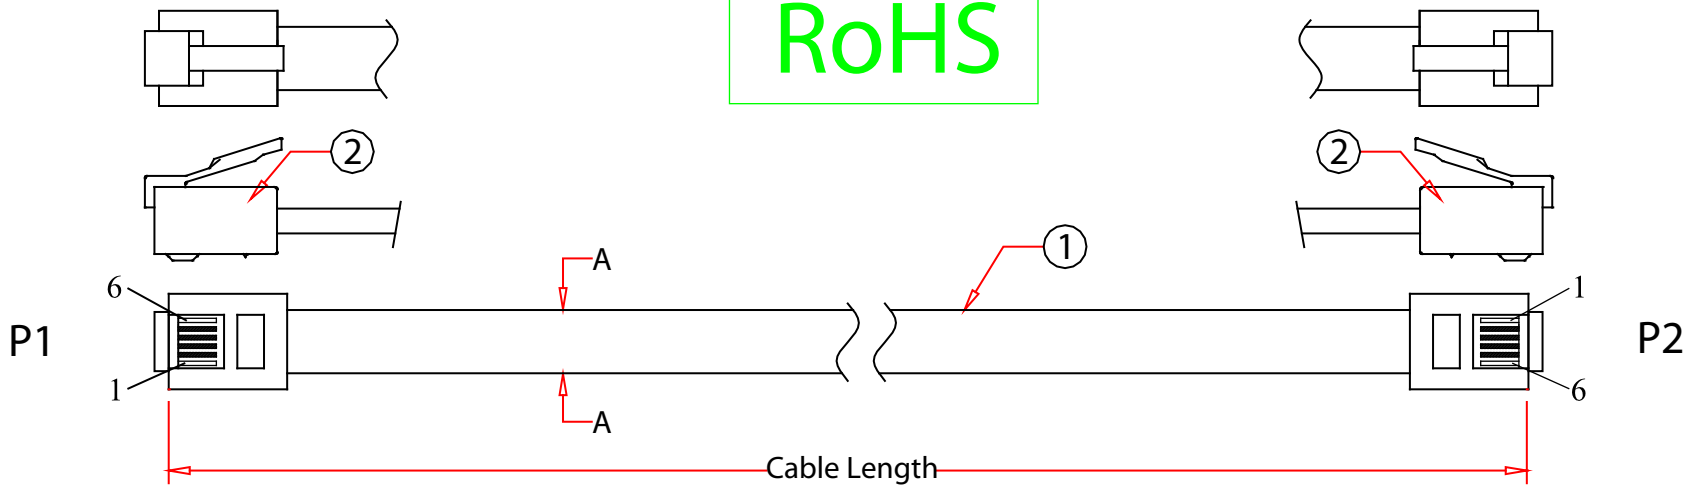

Rev.	Description	Date
A		02-2022

RoHS

Pin Assignment		
6P4C Reverse		
P1		P2
2	Black	5
3	Red	4
4	Green	3
5	Yellow	2

PART NO.	CABLE LENGTH
8101-64201	1 FT
8101-64202	2 FT
8101-64207	7 FT
8101-64214	14 FT
8101-64225	25 FT
8101-64250	50 FT

3		Item Number:	8101-642xx	
2	RJ11 6P4C Plug, Gold-plating: 1.2μ~1.5μ	Title:	Telephone Cord (Voice), RJ11, 6P / 4C, Silver Satin, Reverse	
1	Flat Telephone Cable, 4C*28AWG(7/0.12CCA), Insulation PP, Jacket PVC Silver Satin	Drawn by:	JL	
No.	Specifications	Approved by:	MAC	
		ID:	232	