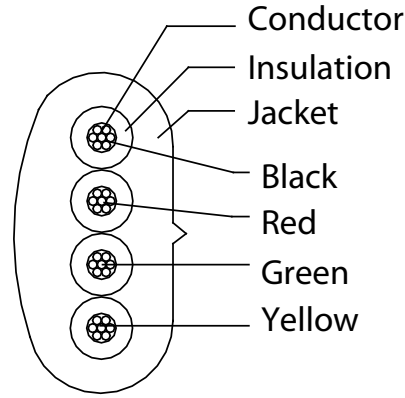

Rev.	Description	Date
A		02-2022

RoHS

Pin Assignment		
6P4C Reverse		
P1		P2
2	Black	5
3	Red	4
4	Green	3
5	Yellow	2

PART NO.	CABLE LENGTH
8101-64201	1 FT
8101-64202	2 FT
8101-64207	7 FT
8101-64214	14 FT
8101-64225	25 FT
8101-64250	50 FT

3		Item Number:	8101-642xx	
2	RJ11 6P4C Plug, Gold-plating: 1.2μ~1.5μ	Title:	Telephone Cord (Voice), RJ11, 6P / 4C, Silver Satin, Reverse	
1	Flat Telephone Cable, 4C*28AWG(7/0.12CCA), Insulation PP, Jacket PVC Silver Satin	Drawn by:	JL	
No.	Specifications	Approved by:	MAC	
		ID:	232	