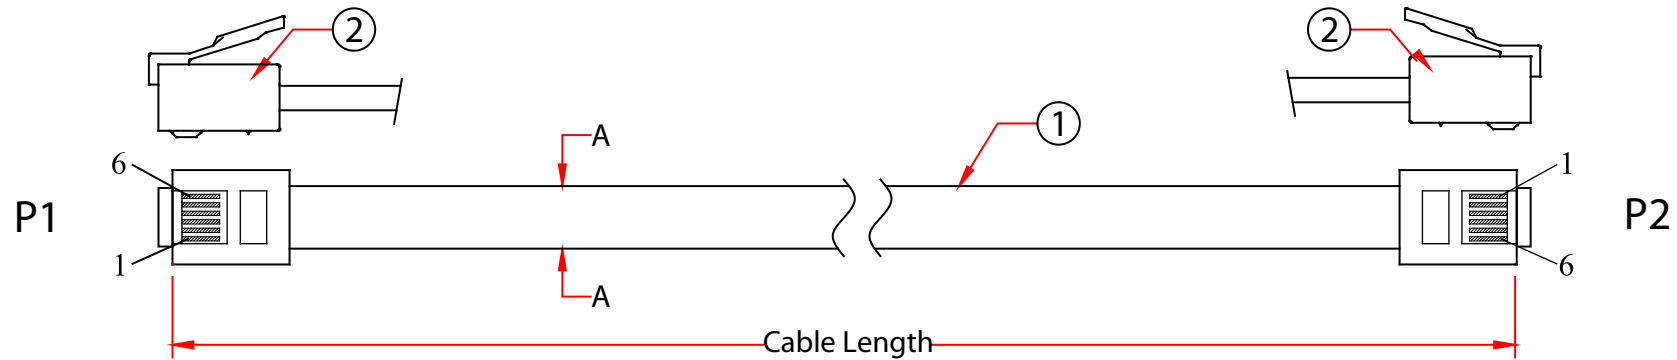

Rev.	Description	Date
A		12-2023

RoHS

Pin Assignment		
6P6C Straight		
P1		P2
1	Blue	1
2	Yellow	2
3	Green	3
4	Red	4
5	Black	5
6	White	6

PART NO.	CABLE LENGTH
8102-66101	1 FT
8102-66107	7 FT
8102-66114	14 FT
8102-66125	25 FT

Item Number:	8102-661xx	
Title:	Telephone Cord (Data), RJ12, 6P / 6C Silver Satin, Straight	
Drawn by:	JL	
Approved by:	MAC	
ID:	232	

3	
2	RJ12 6P6C Plug
1	Flat Telephone Cable, 6C*28AWG(7/0.12Copper -Clad Aluminium), Insulation PP, Jacket PVC Silver Satin
No.	Specifications