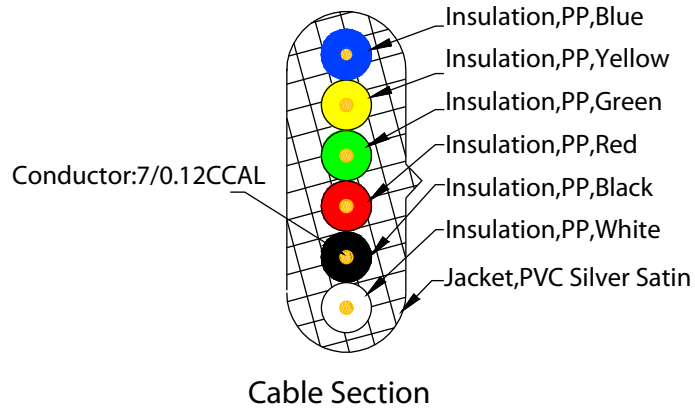

Rev.	Description	Date
A		12-2023

RoHS

Pin Assignment		
6P6C Straight		
P1		P2
1	Blue	1
2	Yellow	2
3	Green	3
4	Red	4
5	Black	5
6	White	6

PART NO.	CABLE LENGTH
8102-66101	1 FT
8102-66107	7 FT
8102-66114	14 FT
8102-66125	25 FT

Item Number:	8102-661xx	
Title:	Telephone Cord (Data), RJ12, 6P / 6C Silver Satin, Straight	
Drawn by:	JL	
Approved by:	MAC	
ID:	232	

3	
2	RJ12 6P6C Plug
1	Flat Telephone Cable, 6C*28AWG(7/0.12Copper -Clad Aluminium), Insulation PP, Jacket PVC Silver Satin
No.	Specifications