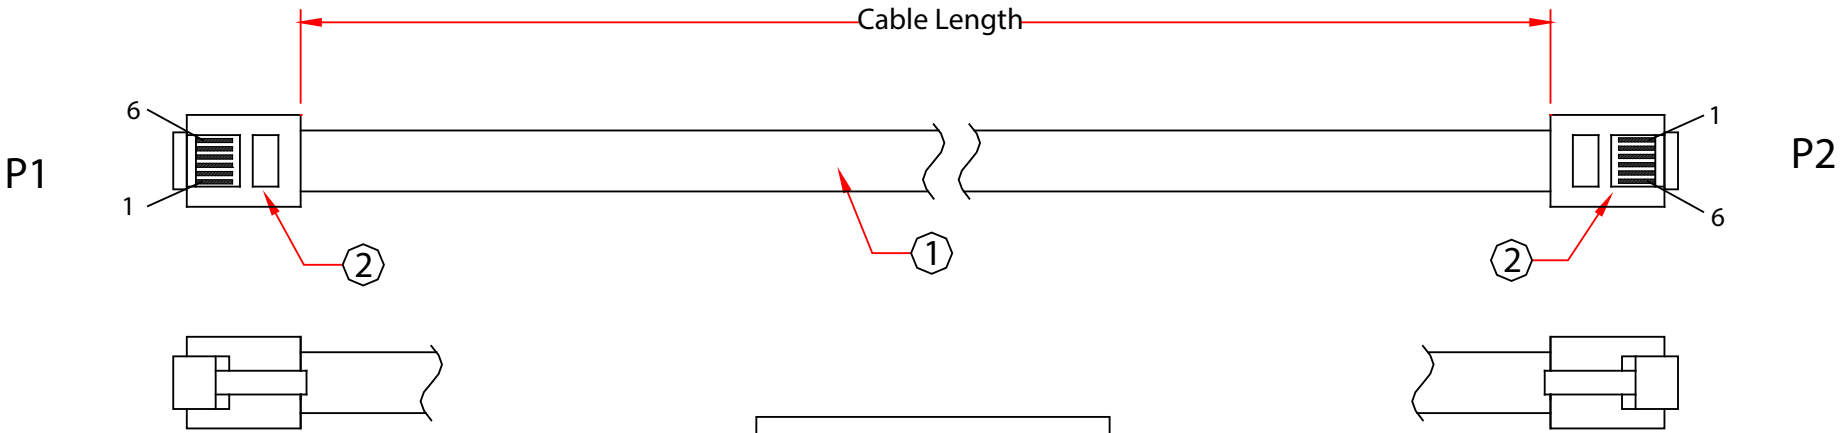

Rev.	Description	Date
A		10-2018

RoHS

Pin Assignment	
P1	P2
1	1
2	2
3	3
4	4
5	5
6	6

PART NO.	CABLE LENGTH
8102-66101	1 FT
8102-66107	7 FT
8102-66114	14 FT
8102-66125	25 FT
8102-66150	50 FT
8102-661HD	100 FT

6		Item Number:	8102-661xx	
5		Title:	Telephone Cord (Data), RJ12, 6P / 6C, Silver Satin, Straight	
4		Drawn by:	JL	
3		Approved by:	MAC	
2	RJ12 6P6C Modular Plug, w/50u Gold Plating Contacts	ID:		
1	6C 28AWG , Flat Telephone Cable, Jacket: Silver			
No.	Specifications			