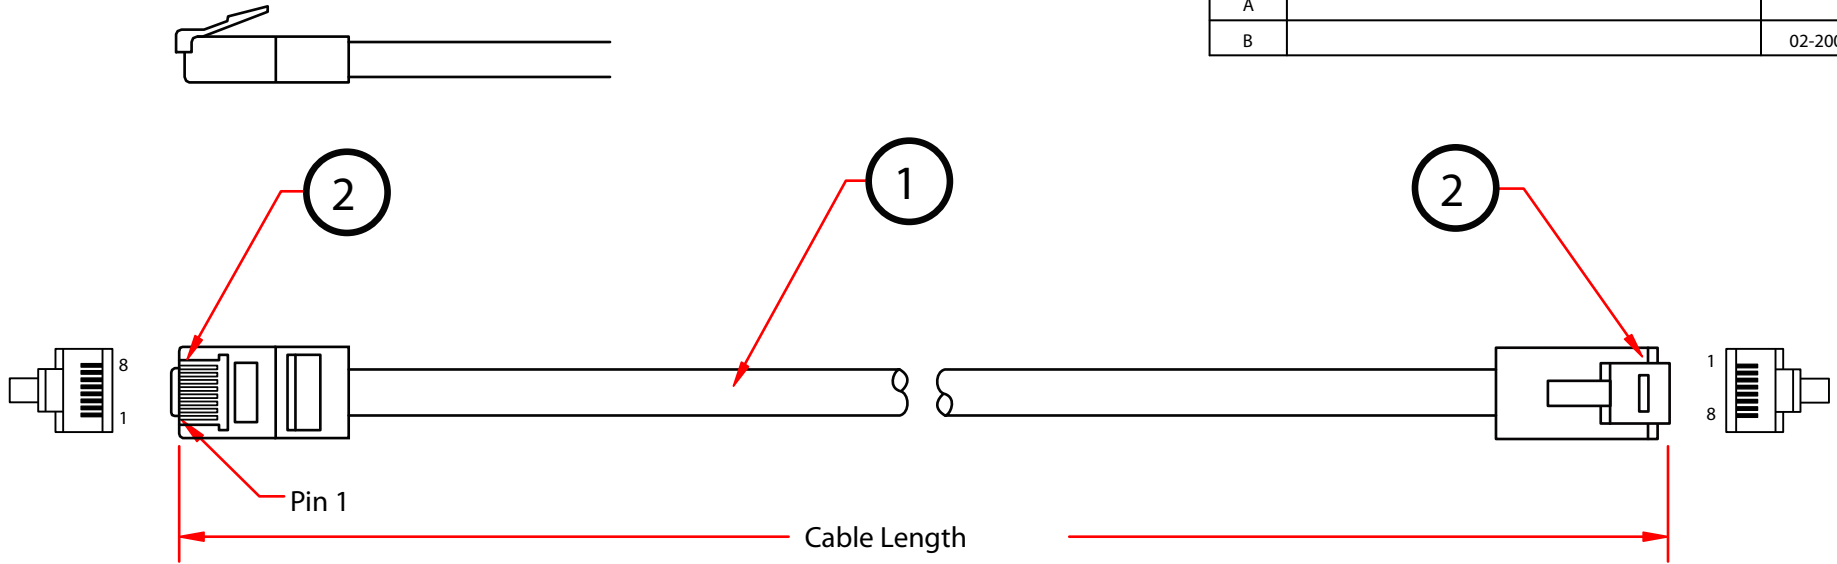

REV.	DESCRIPTION	DATE
A		
B		02-2006

Pin Assignment		
RJ45 Male		RJ45 Male
1	—————	1 Blue
2	—————	2 Orange
3	—————	3 Black
6	—————	6 Red
4	—————	4 Green
5	—————	5 Yellow
7	—————	7 Brown
8	—————	8 White

RoHS

PART NO.	CABLE LENGTH
8103-88107	7 ft
8103-88114	14 ft
8103-88125	25 ft
8103-88150	50 ft

ITEM NUMBER	8103-881xx		DRAWER	MPD
TITLE	8P8C (RJ45) Silver-Gray, Phone Flat Cable		CHECKED	MAC
MATERIAL		SCALE	APPROVED	MAC
REV.	A	UNIT		

2	8P8C Modular Male Connector, Gold Plated Contacts
1	8C 28AWG., Flat Telephone Cable, Silver-Gray PVC Jacket
NO.	SPECIFICATIONS
	BOM LIST

DRAWING NO:		