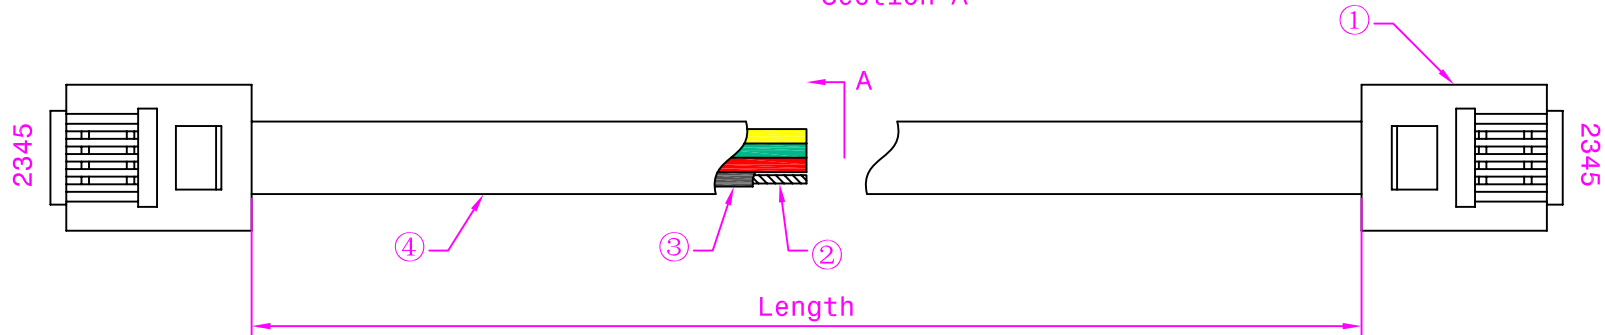

**Pin Assignment**

5	Yellow	2
4	Green	3
3	Red	4
2	Black	5

**Materials Specifications**

No	Qty	Desc	Material	Notes
1	2	Modular Plug	Clear Polycarbonate	4C 6x4 RJ11
2a	4	Conductor	Bare Copper	7 x Ø0.12mm Stranded
2b	4	Conductor	15% CCA	7 x Ø0.12mm Stranded, ASTM B-566
3	4	Insulation	PP	Ø0.95mm, BK/RD/GR/YL
4	1	Jacket	PVC	2.4mm x 4.8mm ± 0.15mm

**Product Family**

Item	Cond	Color	Length
304-001	15% CCA	IV	8inch
304-003	15% CCA	SL	3ft
304-007	15% CCA	IV, SL, WH	7ft
304-015	15% CCA	IV, SL, WH	15ft
304-025	15% CCA	BK, IV, SL, WH	25ft
304-050	Cu	BK, IV, SL, WH	50ft
304-100	Cu	BK, IV, SL, WH	100ft

SCALE

2:1

UNITS

mm

**4-Wire  
Modular Telephony Cord**

ED

2006-11-27

SHEET NO 1/1