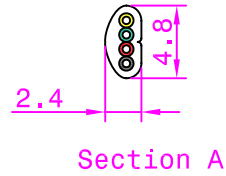

**Pin Assignment**

5	Yellow	2
4	Green	3
3	Red	4
2	Black	5

**Materials Specifications**

No	Qty	Desc	Material	Notes
1	2	Modular Plug	Clear Polycarbonate	4C 6x4 RJ11
2a	4	Conductor	Bare Copper	7 x Ø0.12mm Stranded
2b	4	Conductor	15% CCA	7 x Ø0.12mm Stranded, ASTM B-566
3	4	Insulation	PP	Ø0.95mm, BK/RD/GR/YL
4	1	Jacket	PVC	2.4mm x 4.8mm ± 0.15mm

**Product Family**

Item	Cond	Color	Length
304-001	15% CCA	IV	8inch
304-003	15% CCA	SL	3ft
304-007	15% CCA	IV, SL, WH	7ft
304-015	15% CCA	IV, SL, WH	15ft
304-025	15% CCA	BK, IV, SL, WH	25ft
304-050	Cu	BK, IV, SL, WH	50ft
304-100	Cu	BK, IV, SL, WH	100ft

SCALE

2:1

UNITS

mm

**4-Wire  
Modular Telephony Cord**

ED

2006-11-27

SHEET NO 1/1