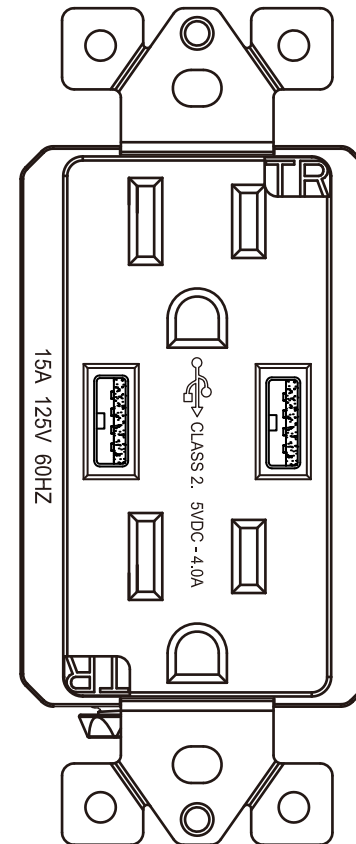

Rev.	Description	Date
A		08-2019

RoHS

Features

- Use in residential applications
- Vertically positioned USB ports allow for more flexibility and reduce stress on USB cables
- Fits in a standard wallbox, is compatible with standard wallplates and can be multi-ganged with other devices
- Designed to easily replace existing outlets
- Compatible with USB 2.0 devices
- Fits in most major manufacturers' décor style wallplates
- 4.0 A total USB charging capacity (2.0 A per USB Port)
- Two 15 Amp / 125 Volt tamper resistant receptacles
- ETL Listed

Receptacle Specs: 15 Amp / 125 Volt Tamper Resistant
 USB Charging Capacity: 4.0 Amps

Item Number:	90W1-70100	
Title:	White Decora Style Duplex AC 15A 125V Outlet (2 x Nema 5-15R) Featuring Dual USB charge ports providing 4.0 Amps (USB A Female 2 A each)	
Drawn by:	JL	
Approved by:	MAC	
ID:	304	