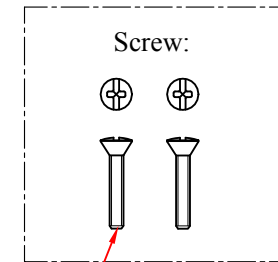

REV.	DESCRIPTION	DATE
A		02-2013

PART NO.	COLOR
ASF-20251	White
ASF-20251IV	Ivory

RoHS

ITEM NUMBER	ASF-20251xx			DRAWER	JL
TITLE	TV Wall Plate with 1 F-pin Coupler			CHECKED	
				APPROVED	
MATERIAL		SCALE			
REV.	A	UNIT	MM		
DRAWING NO:					

NO.	SPECIFICATIONS
4	Screw #6-32 x 1in, Oval Head, Color Matched, Zinc Plated
3	F-Fitting Nut-Washer
2	900MHZ F-81 Coupler,Nickel Plated
1	Wall Plate ABS Body,Smooth Finish
BOM LIST	