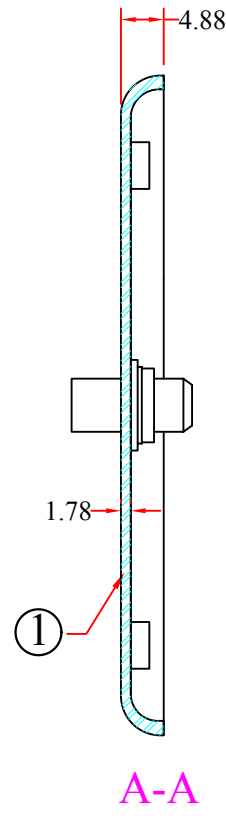

REV.	DESCRIPTION	DATE
A		02-2013

PART NO.	COLOR
ASF-20251	White
ASF-20251IV	Ivory

RoHS

ITEM NUMBER	ASF-20251xx			DRAWER	JL
TITLE	TV Wall Plate with 1 F-pin Coupler			CHECKED	
				APPROVED	
MATERIAL		SCALE			
REV.	A	UNIT	MM		
DRAWING NO:					

NO.	SPECIFICATIONS
4	Screw #6-32 x 1in, Oval Head, Color Matched, Zinc Plated
3	F-Fitting Nut-Washer
2	900MHZ F-81 Coupler,Nickel Plated
1	Wall Plate ABS Body,Smooth Finish
BOM LIST	