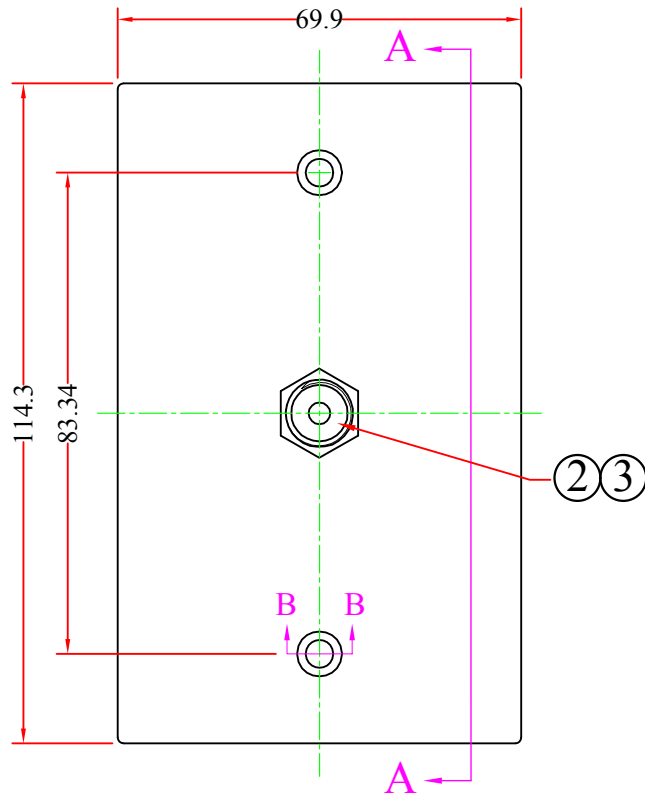

REV.	DESCRIPTION	DATE
A		02-2013

PART NO.	COLOR
ASF-20251	White
ASF-20251IV	Ivory

RoHS

ITEM NUMBER	ASF-20251xx			DRAWER	JL
TITLE	TV Wall Plate with 1 F-pin Coupler			CHECKED	
				APPROVED	
MATERIAL		SCALE			
REV.	A	UNIT	MM		
DRAWING NO:					

NO.	SPECIFICATIONS
4	Screw #6-32 x 1in, Oval Head, Color Matched, Zinc Plated
3	F-Fitting Nut-Washer
2	900MHZ F-81 Coupler,Nickel Plated
1	Wall Plate ABS Body,Smooth Finish
BOM LIST	