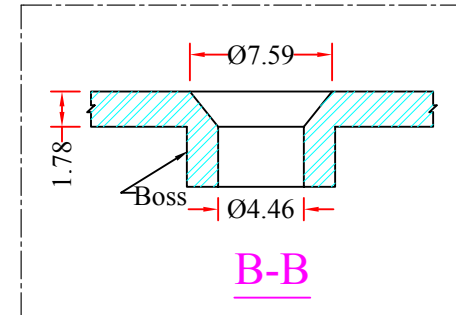

REV.	DESCRIPTION	DATE
A		02-2013

PART NO.	COLOR
ASF-20251	White
ASF-20251IV	Ivory

RoHS

ITEM NUMBER	ASF-20251xx			DRAWER	JL
TITLE	TV Wall Plate with 1 F-pin Coupler			CHECKED	
				APPROVED	
MATERIAL		SCALE			
REV.	A	UNIT	MM		
DRAWING NO:					

NO.	SPECIFICATIONS
4	Screw #6-32 x 1in, Oval Head, Color Matched, Zinc Plated
3	F-Fitting Nut-Washer
2	900MHZ F-81 Coupler,Nickel Plated
1	Wall Plate ABS Body,Smooth Finish
BOM LIST	