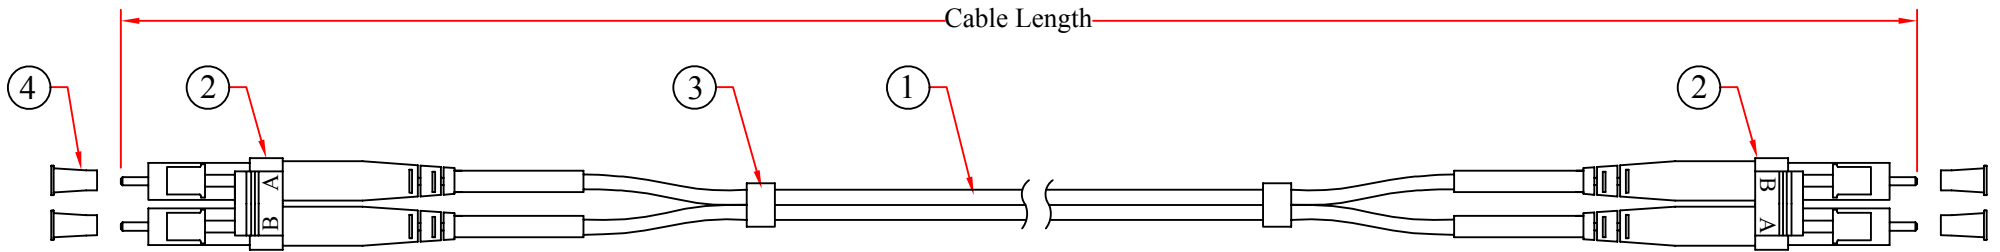

REV.	DESCRIPTION	DATE
A		03-2014

RoHS

**NOTES:**  
Insertion loss < 0.3 dB

PART NO.	CABLE LENGTH	PART NO.	CABLE LENGTH
LCLC-11101-PL	1 Meter	LCLC-11108-PL	8 Meter
LCLC-11102-PL	2 Meter	LCLC-11109-PL	9 Meter
LCLC-11103-PL	3 Meter	LCLC-11110-PL	10 Meter
LCLC-11104-PL	4 Meter	LCLC-11115-PL	15 Meter
LCLC-11105-PL	5 Meter	LCLC-11120-PL	20 Meter
LCLC-11106-PL	6 Meter	LCLC-11125-PL	25 Meter
LCLC-11107-PL	7 Meter	LCLC-11130-PL	30 Meter

NO.	SPECIFICATIONS
4	Cap
3	Shrinkage Tube
2	LC MM Duplex Connector ( Beige Housing White Boot)
1	OD:1.8mm, Multimode, Duplex,62.5/125 OFNP, Fiber Optic Cable
BOM LIST	

ITEM NUMBER	LCLC-111xx-PL			DRAWER	JL
TITLE	Plenum Fiber Optic Cable, LC / LC, Multimode, Duplex, 62.5/125			CHECKED	
MATERIAL		SCALE		APPROVED	
REV.	A	UNIT	INCH		
DRAWING NO:				