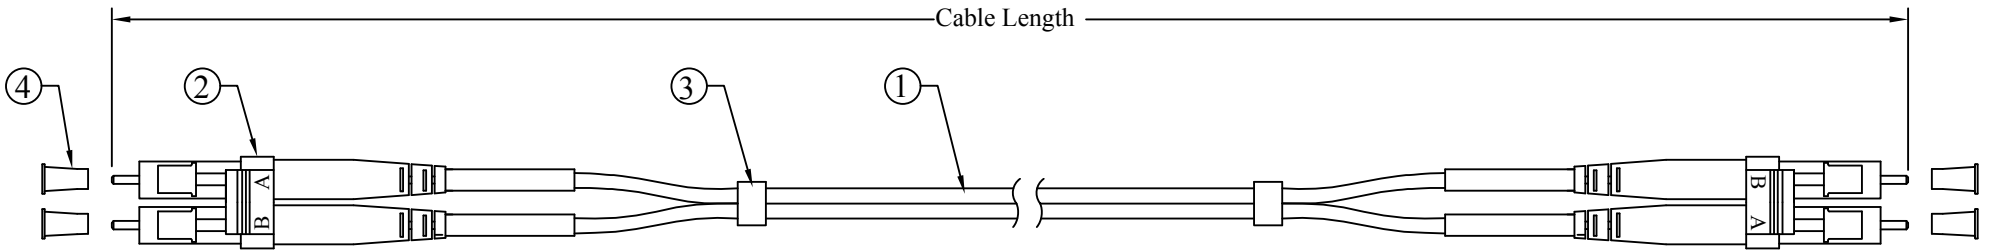

REV.	DESCRIPTION	DATE
A		09-2011

RoHS

NOTES:
Insertion loss < 0.5 dB

PART NO.	CABLE LENGTH	PART NO.	CABLE LENGTH
LCLC-11101	1 Meter	LCLC-11115	15 Meter
LCLC-11102	2 Meter	LCLC-11116	16 Meter
LCLC-11103	3 Meter	LCLC-11120	20 Meter
LCLC-11104	4 Meter	LCLC-11125	25 Meter
LCLC-11105	5 Meter	LCLC-11130	30 Meter
LCLC-11106	6 Meter	LCLC-11140	40 Meter
LCLC-11107	7 Meter	LCLC-11150	50 Meter
LCLC-11108	8 Meter	LCLC-11160	60 Meter
LCLC-11110	10 Meter	LCLC-11175	75 Meter
LCLC-11111	11 Meter		

ITEM NUMBER	LCLC-111xx			DRAWER	JL
TITLE	LC / LC, Multimode, Duplex Fiber Optic Cable,62.5/125			CHECKED	
				APPROVED	
MATERIAL		SCALE			
REV.	A	UNIT	INCH		
DRAWING NO:					

4	Cap
3	Shrinkage Tube
2	LC MM Duplex Connector (Beige Housing Grey Boot)
1	OD:1.8mm, Multimode, Duplex,62.5/125 Fiber Optic Cable,PVC, Color: Orange
NO.	SPECIFICATIONS
BOM LIST	