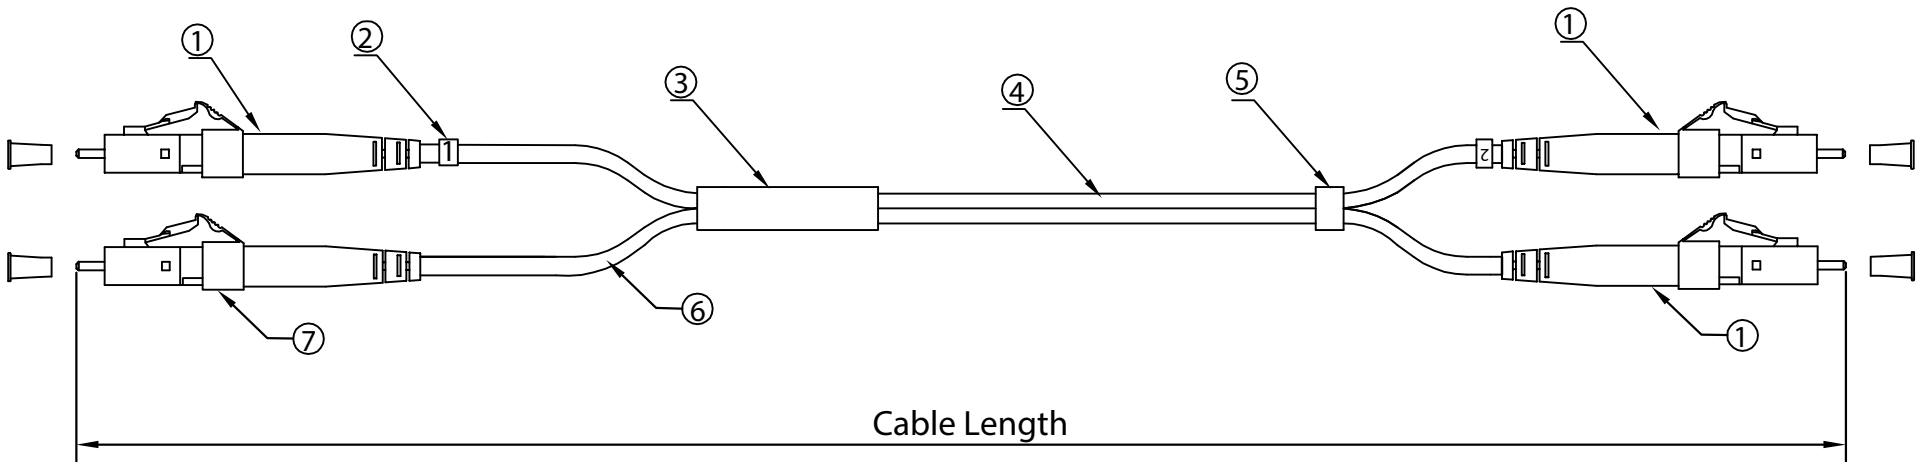

Rev.	Description	Date
A		08-2018

RoHS

Notes:

Insertion Loss \leq 0.3 dB

Coupled Power Ratio(CPR) $CPR \leq$ 26 dB (Typical Value:20~22dB)

PART NO	CABLE LENGTH
LCLC-12001	1 Meter
LCLC-12002	2 Meter
LCLC-12003	3 Meter
LCLC-12005	5 Meter

8	
7	LC SM Simplex Connector (Blue Housing White Boot)
6	3.0mm,Simplex,SM-9/125 ,PVC,Optical Fiber Cable (Yellow)
5	Shrinkage Tube
4	3.0mm,Duplex,MM-50/125, PVC, Optical Fiber Cable(Orange)
3	Rubber Shrinkage Tube (Splice Joint Tube Inside)
2	½ Code
1	LC MM Simplex Connector (Beige housing White boot)
No.	Specifications