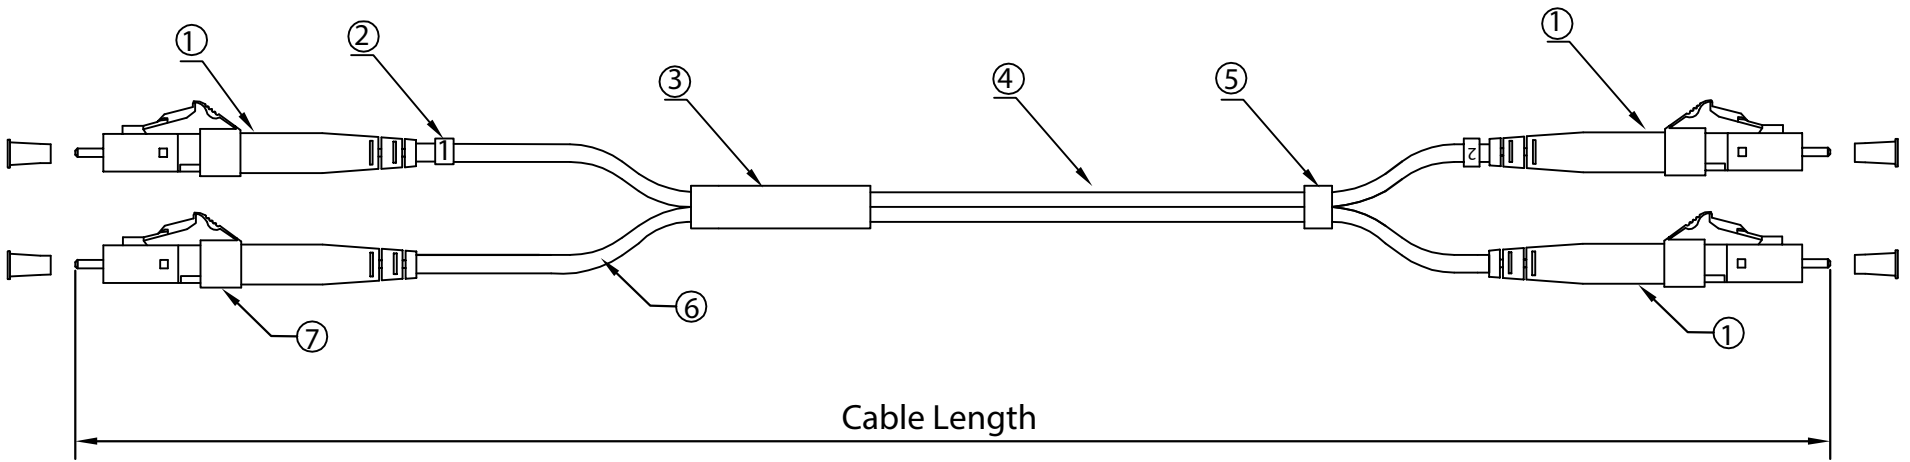

Rev.	Description	Date
A		08-2018

RoHS

Notes:

Insertion Loss \leq 0.3 dB
 Coupled Power Ratio(CPR) \leq 26 dB (Typical Value:20~22dB)

PART NO	CABLE LENGTH
LCLC-12101	1 Meter
LCLC-12102	2 Meter
LCLC-12103	3 Meter
LCLC-12105	5 Meter

8	
7	LC SM Simplex Connector (Blue Housing White Boot)
6	3.0mm,Simplex,SM-9/125 ,PVC,Optical Fiber Cable(Yellow)
5	Shrinkage Tube
4	3.0mm,Duplex,MM-62.5/125, PVC, Optical Fiber Cable (Orange)
3	Rubber Shrinkage Tube(Splice Joint Tube Inside)
2	1/2 Code
1	LC MM Simplex Connector (Beige Housing White Boot)
No.	Specifications