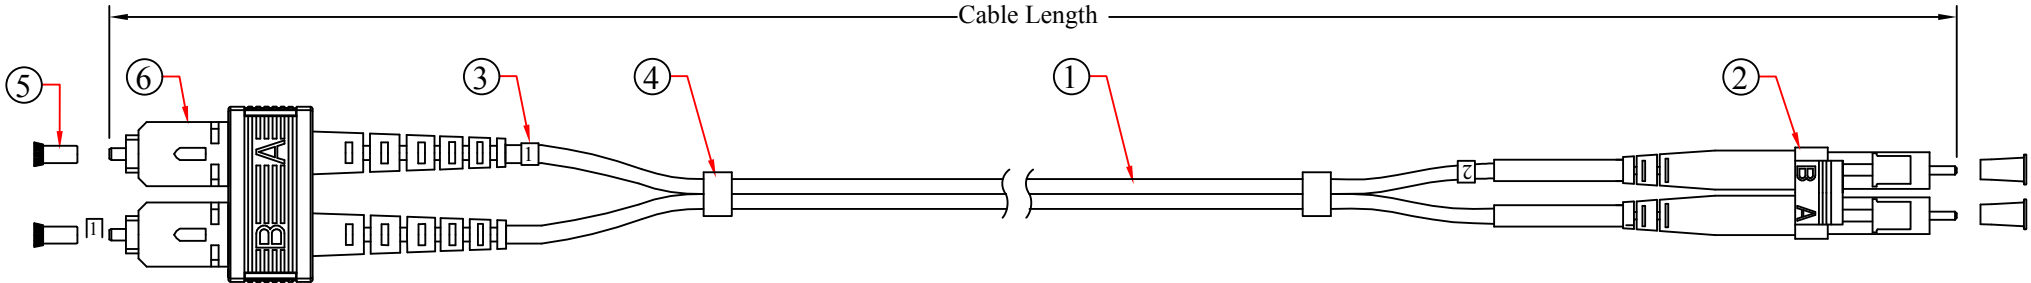

REV.	DESCRIPTION	DATE
A		09-2011

RoHS

NOTES:

Insertion loss < 0.3 dB
Return loss > 50 dB

PART NO.	CABLE LENGTH	PART NO.	CABLE LENGTH
LCSC-01201	1 Meter	LCSC-01207	7 Meter
LCSC-01202	2 Meter	LCSC-01210	10 Meter
LCSC-01203	3 Meter	LCSC-01215	15 Meter
LCSC-01204	4 Meter	LCSC-01217	17 Meter
LCSC-01205	5 Meter	LCSC-01220	20 Meter
LCSC-01206	6 Meter	LCSC-01230	30 Meter

NO.	SPECIFICATIONS
6	SC SM Connector (Blue Housing Blue Boot)
5	Cap
4	Shrinkage Tube
3	Channel Marker
2	LC SM Duplex Connector (Blue Housing White Boot)
1	OD:1.8mm, Single Mode, Duplex,9/125 Optical Fiber Cable,PVC, Color:Yellow
BOM LIST	

ITEM NUMBER	LCSC-012xx			DRAWER	JL
TITLE	LC / SC, Single Mode, Duplex Fiber Optic Cable,9/125			CHECKED	
MATERIAL		SCALE			
REV.	A	UNIT	INCH		
DRAWING NO:				 888-212-8295.com	