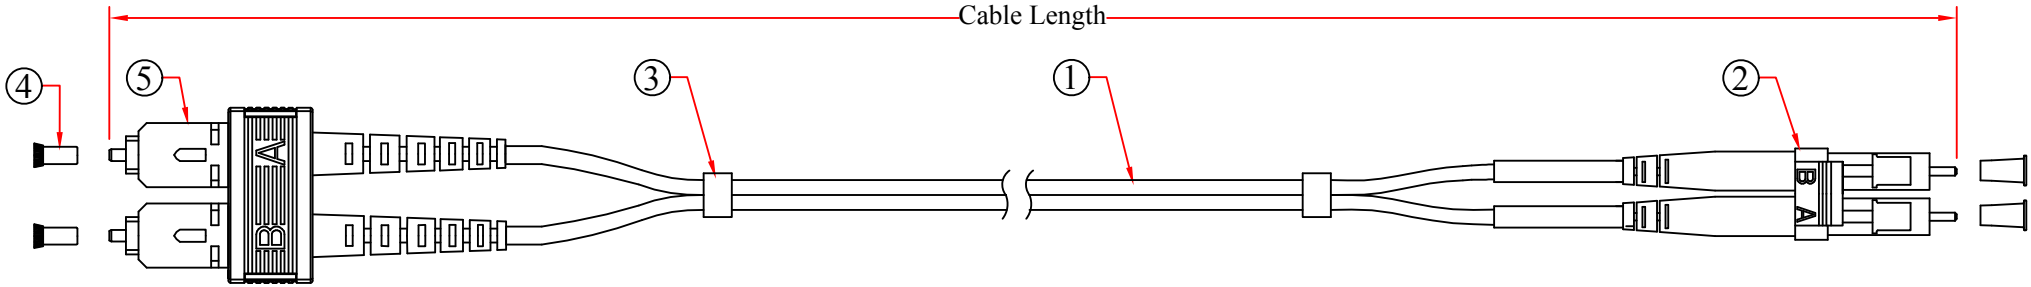

REV.	DESCRIPTION	DATE
B		02-2014
C		06-2015

RoHS

NOTES:
Insertion loss < 0.5 dB

PART NO.	CABLE LENGTH	PART NO.	CABLE LENGTH
LCSC-11001	1 Meter	LCSC-11007	7 Meter
LCSC-11002	2 Meter	LCSC-11010	10 Meter
LCSC-11003	3 Meter	LCSC-11015	15 Meter
LCSC-11004	4 Meter	LCSC-11020	20 Meter
LCSC-11005	5 Meter	LCSC-11030	30 Meter
LCSC-11006	6 Meter		

5	SC MM Connector (Beige Housing Red/Black Boot)
4	Cap
3	Shrinkage Tube
2	LC MM Duplex Connector (Beige Housing Grey Boot)
1	OD:1.8mm, Multimode, Duplex,50/125 OM2 Fiber Optic Cable,Orange PVC Jacket
NO.	SPECIFICATIONS
BOM LIST	

ITEM NUMBER	LCSC-110xx			DRAWER	JL
TITLE	LC / SC, Multimode, Duplex Fiber Optic Cable,50/125			CHECKED	
MATERIAL		SCALE		APPROVED	
REV.	A	UNIT	INCH		
DRAWING NO:				