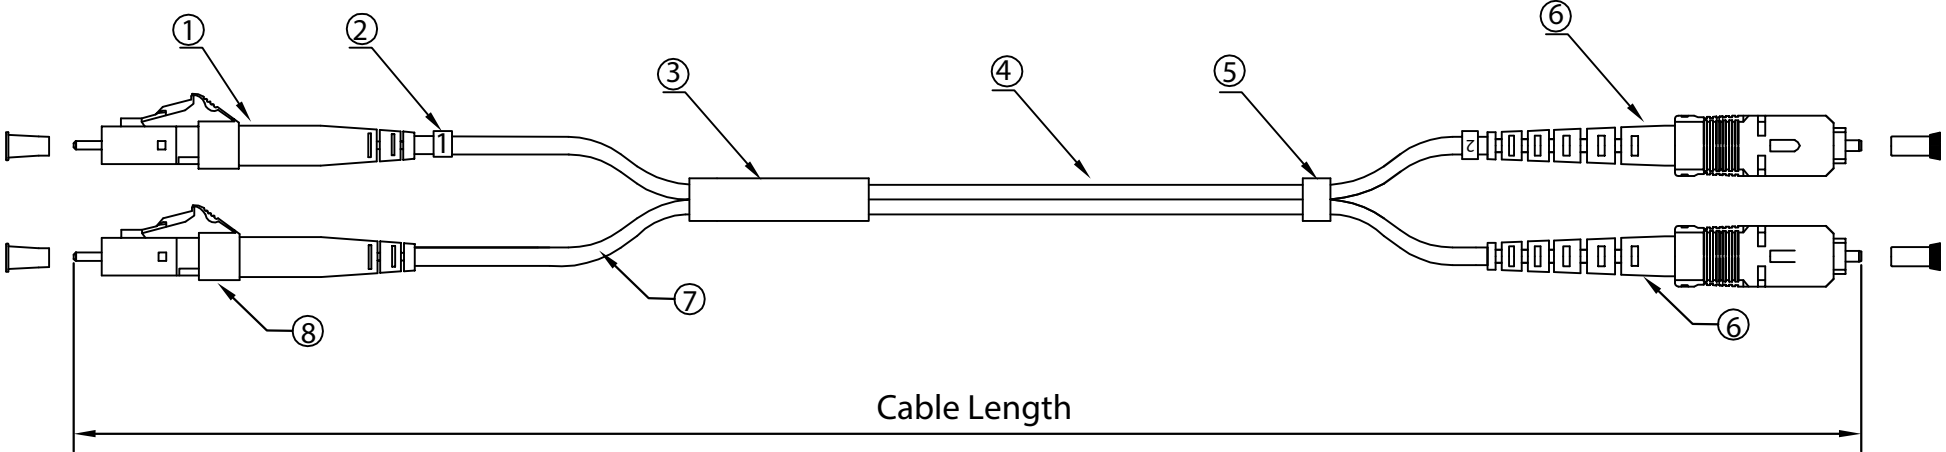

Rev.	Description	Date
A		08-2018

RoHS

**Notes:**

Insertion Loss  $\leq 0.3$  dB  
 Coupled Power Ratio(CPR)  $CPR \leq 26$  dB ( Typical Value:20~22dB )

PART NO	CABLE LENGTH
LCSC-12001	1 Meter
LCSC-12002	2 Meter
LCSC-12003	3 Meter
LCSC-12005	5 Meter

8	LC SM Simplex Connector (Blue Housing White Boot )
7	3.0mm,Simplex,SM-9/125 ,PVC,Optical Fiber Cable(Yellow)
6	SC MM Connector (Beige housing Beige Boot)
5	Shrinkage Tube
4	3.0mm,Duplex,MM-50/125, PVC, Optical Fiber Cable (Orange )
3	Rubber Shrinkage Tube (Splice Joint Tube Inside)
2	1/2 Code
1	LC MM Simplex Connector (Beige Housing White Boot )
No.	Specifications

Item Number:	LCSC-120xx	
Title:	LC/SC OM2 Multimode Duplex Mode Conditioning Fiber Optic Cable, 50/125	
Drawn by:	JL	
Approved by:	MAC	
ID:	228	