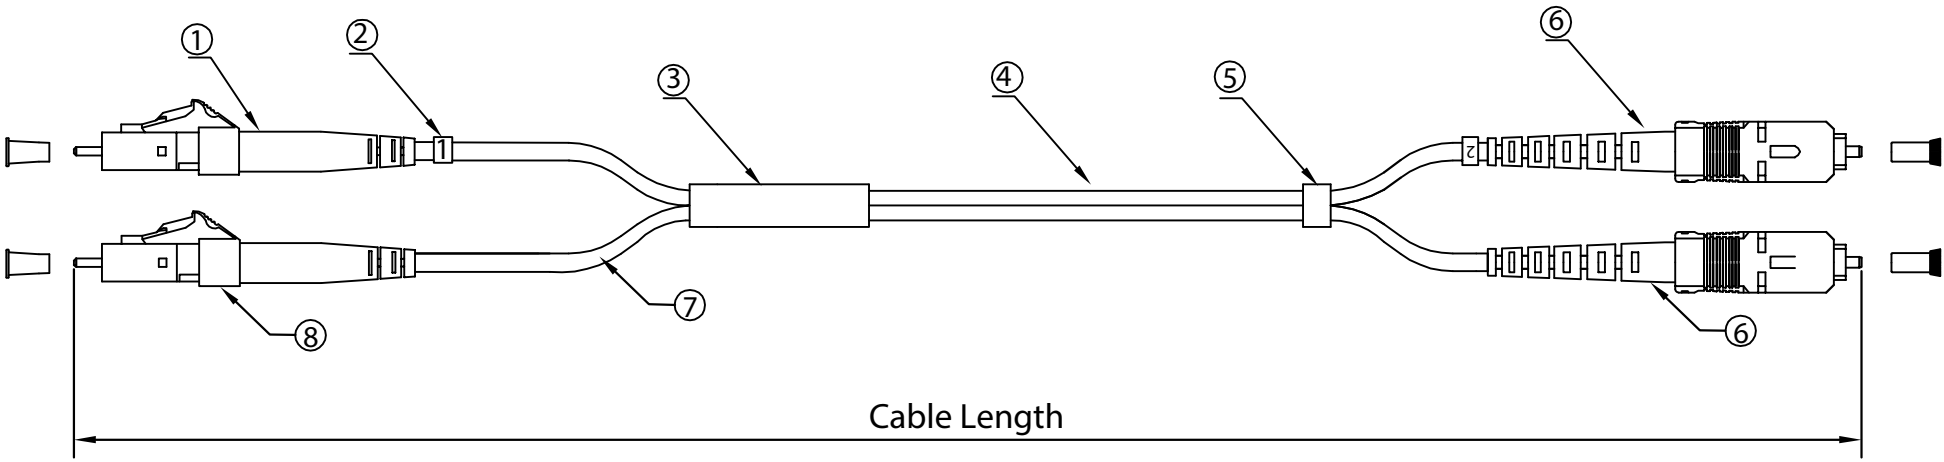

Rev.	Description	Date
A		08-2018

RoHS

**Notes:**

Insertion Loss  $\leq 0.3$  dB  
 Coupled Power Ratio(CPR)  $CPR \leq 26$  dB ( Typical Value:20~22dB )

PART NO	CABLE LENGTH
LCSC-12101	1 Meter
LCSC-12102	2 Meter
LCSC-12103	3 Meter
LCSC-12105	5 Meter

8	LC SM Simplex Connector ( Blue Housing White Boot )
7	3.0mm,Simplex,SM-9/125 ,PVC,Optical Fiber Cable (Yellow)
6	SC MM Connector (Beige housing Beige boot)
5	Shrinkage Tube
4	3.0mm,Duplex,MM-62.5/125, PVC, Optical Fiber Cable (Orange)
3	Rubber Shrinkage Tube(Splice Joint Tube Inside)
2	½ Code
1	LC MM Simplex Connector (Beige housing White Boot)
No.	Specifications

Item Number:	LCSC-121xx	
Title:	LC/SC OM1 Multimode Duplex Mode Conditioning Fiber Optic Cable, 62.5/125	
Drawn by:	JL	
Approved by:	MAC	
ID:	228	