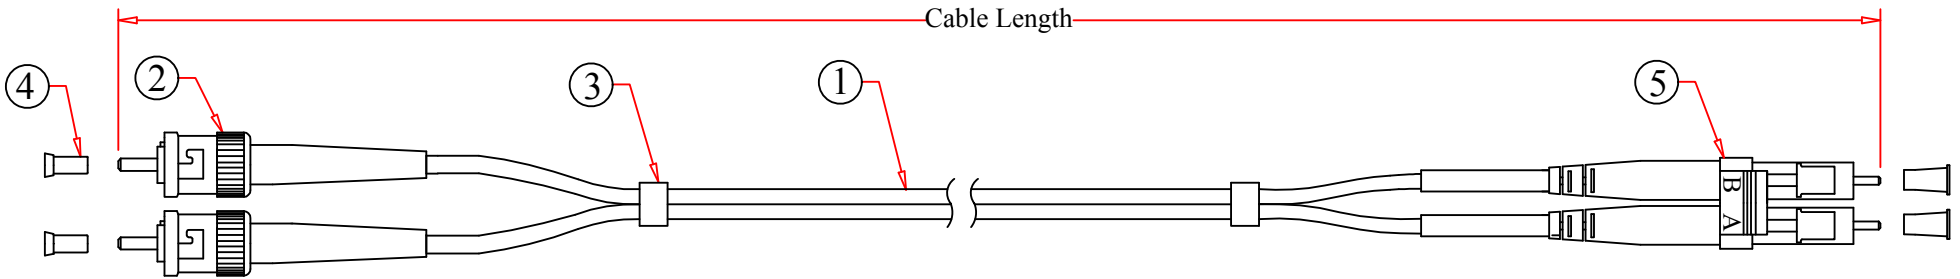

REV.	DESCRIPTION	DATE
A		08-2015

RoHS

NOTES:
 Insertion loss < 0.3 dB

PART NO.	CABLE LENGTH
LCST-11103-PL	3 Meter
LCST-11103-PL	6 Meter

ITEM NUMBER		LCST-111xx-PL			DRAWER	JL
		TITLE			CHECKED	
5	LC MM Duplex Connector (Beige Housing White Boot)	Plenum Fiber Optic Cable, LC / ST, Multimode, Duplex, 62.5/125			APPROVED	
4	Dust Cover					
3	Shrinkage Tube	MATERIAL	SCALE			
2	ST MM Connector (Metal Housing Red/Black Boot)	REV.	UNIT		INCH	
1	OD:2.0mm, Multimode, Duplex,62.5/125 Fiber Optic Cable,OFNP, Color: Orange	DRAWING NO:				
NO.	SPECIFICATIONS	ID(NO.)				124
BOM LIST						