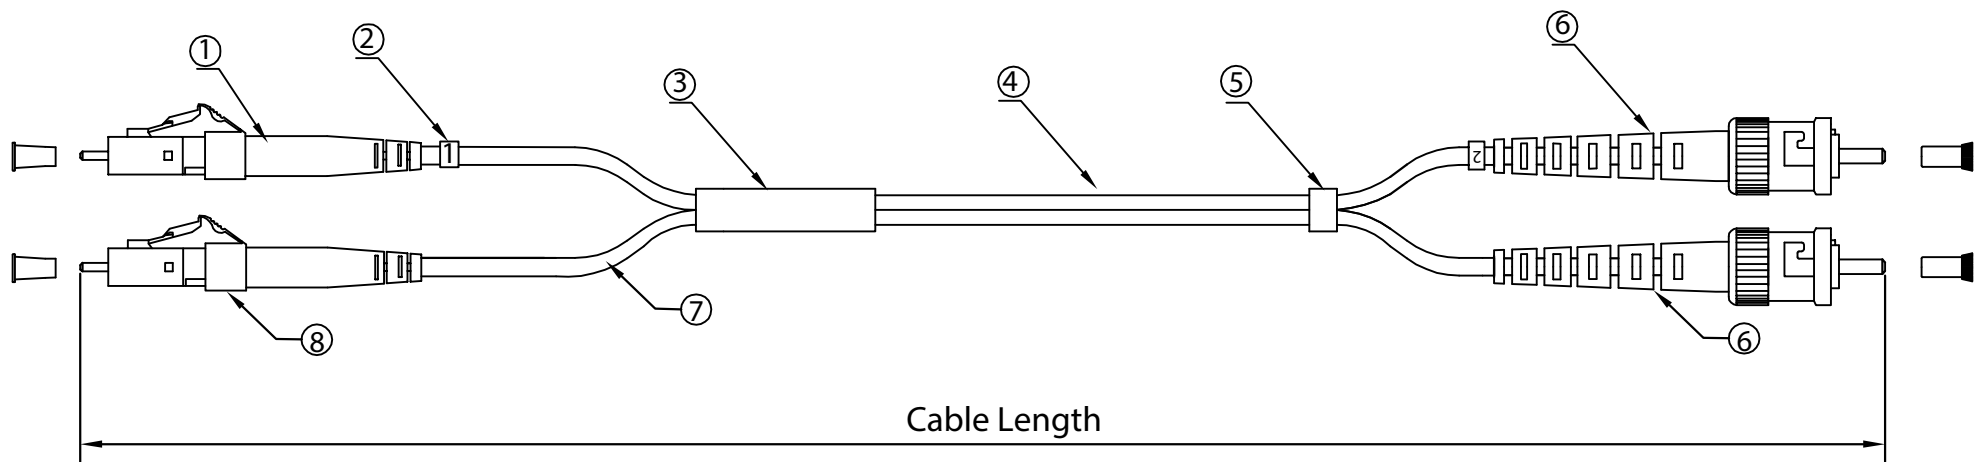

Rev.	Description	Date
A		08-2018

RoHS

Notes:

Insertion Loss ≤ 0.3 dB

Coupled Power Ratio(CPR) ≤ 26 dB (Typical Value:20~22dB)

PART NO	CABLE LENGTH
LCST-12001	1 Meter
LCST-12002	2 Meter
LCST-12003	3 Meter
LCST-12005	5 Meter

8	LC SM Simplex Connector (Blue Housing White Boot)
7	3.0mm,Simplex,SM-9/125 ,PVC,Optical Fiber Cable(Yellow)
6	ST MM Connector (Metal housing Black boot)
5	Shrinkage Tube
4	3.0mm,Duplex,MM-50/125, PVC, Optical Fiber Cable (Orange)
3	Rubber Shrinkage Tube (Splice Joint Tube Inside)
2	1/2 Code
1	LC MM Simplex Connector (Beige Housing White Boot)
No.	Specifications

Item Number:	LCST-120xx	
Title:	LC/ST OM2 Multimode Duplex Mode Conditioning Fiber Optic Cable, 50/125	
Drawn by:	JL	
Approved by:	MAC	
ID:	228	