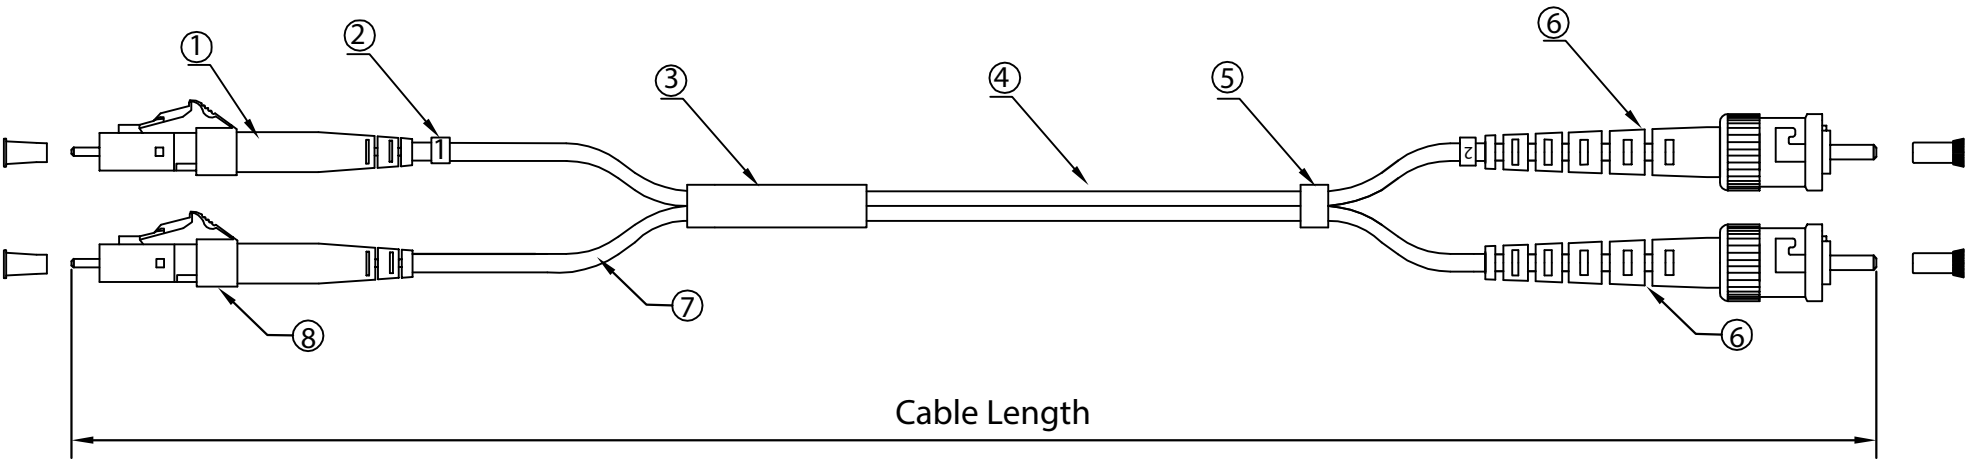

Rev.	Description	Date
A		08-2018

RoHS

Notes:

Insertion Loss ≤ 0.3 dB
 Coupled Power Ratio(CPR) $CPR \leq 26$ dB (Typical Value:20~22dB)

PART NO	CABLE LENGTH
LCST-12101	1 Meter
LCST-12102	2 Meter
LCST-12103	3 Meter
LCST-12105	5 Meter

8	LC SM Simplex Connector (Blue Housing White Boot)
7	3.0mm,Simplex,SM-9/125 ,PVC,Optical Fiber Cable (Yellow)
6	ST MM Connector (Metal housing Black boot)
5	Shrinkage Tube
4	3.0mm,Duplex,MM-62.5/125, PVC, Optical Fiber Cable (Orange)
3	Rubber Shrinkage Tube(Splice Joint Tube Inside)
2	½ Code
1	LC MM Simplex Connector (Beige housing White Boot)
No.	Specifications

Item Number:	LCST-121xx	
Title:	LC/ST OM1 Multimode Duplex Mode Conditioning Fiber Optic Cable, 62.5/125	
Drawn by:	JL	
Approved by:	MAC	
ID:	228	