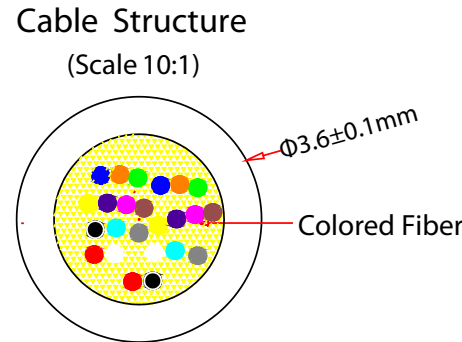

RoHS

Rev.	Description	Date
A		02-2023

Wiring Diagram (MTP)

Side A	Fiber Color	Side A	Fiber Color
1	Blue	13	Blue
2	Orange	14	Orange
3	Green	15	Green
4	Brown	16	Brown
5	Grey	17	Grey
6	White	18	White
7	Red	19	Red
8	Black	20	Natural
9	Yellow	21	Yellow
10	Violet	22	Violet
11	Pink	23	Pink
12	Aqua	24	Aqua

Notes:

Insertion Loss:

≤0.5dB @850nm for each MTP+Cord Attenuation

≤0.30dB @850nm for each LC+Cord Attenuation

Cord Attenuation: L(m)/1000(m)x3.5dB/1 km@850nm

PART NO.	CABLE LENGTH	PART NO.	CABLE LENGTH
MPLC-32003	3 Meter	MPLC-32015	15 Meter
MPLC-32005	5 Meter	MPLC-32030	30 Meter
MPLC-32010	10 Meter	MPLC-32050	50 Meter

Item Number:	MPLC-320xx		
Title:	Plenum Fiber Optic Cable, 100 Gigabit Ethernet CFP/CXP 100GBase-SR10 to MTP(MPO)/LC (10 Duplex LC) 24 inch Breakout Cable, OM3, 50/125		
Drawn by:	JL		
Approved by:	MAC		
ID:	124		

No.	Specifications
3	LC duplex Connector
2	US CONEC MTP Connector
1	MM-50/125 OM3 24core round 3.6mm OFNP Aqua