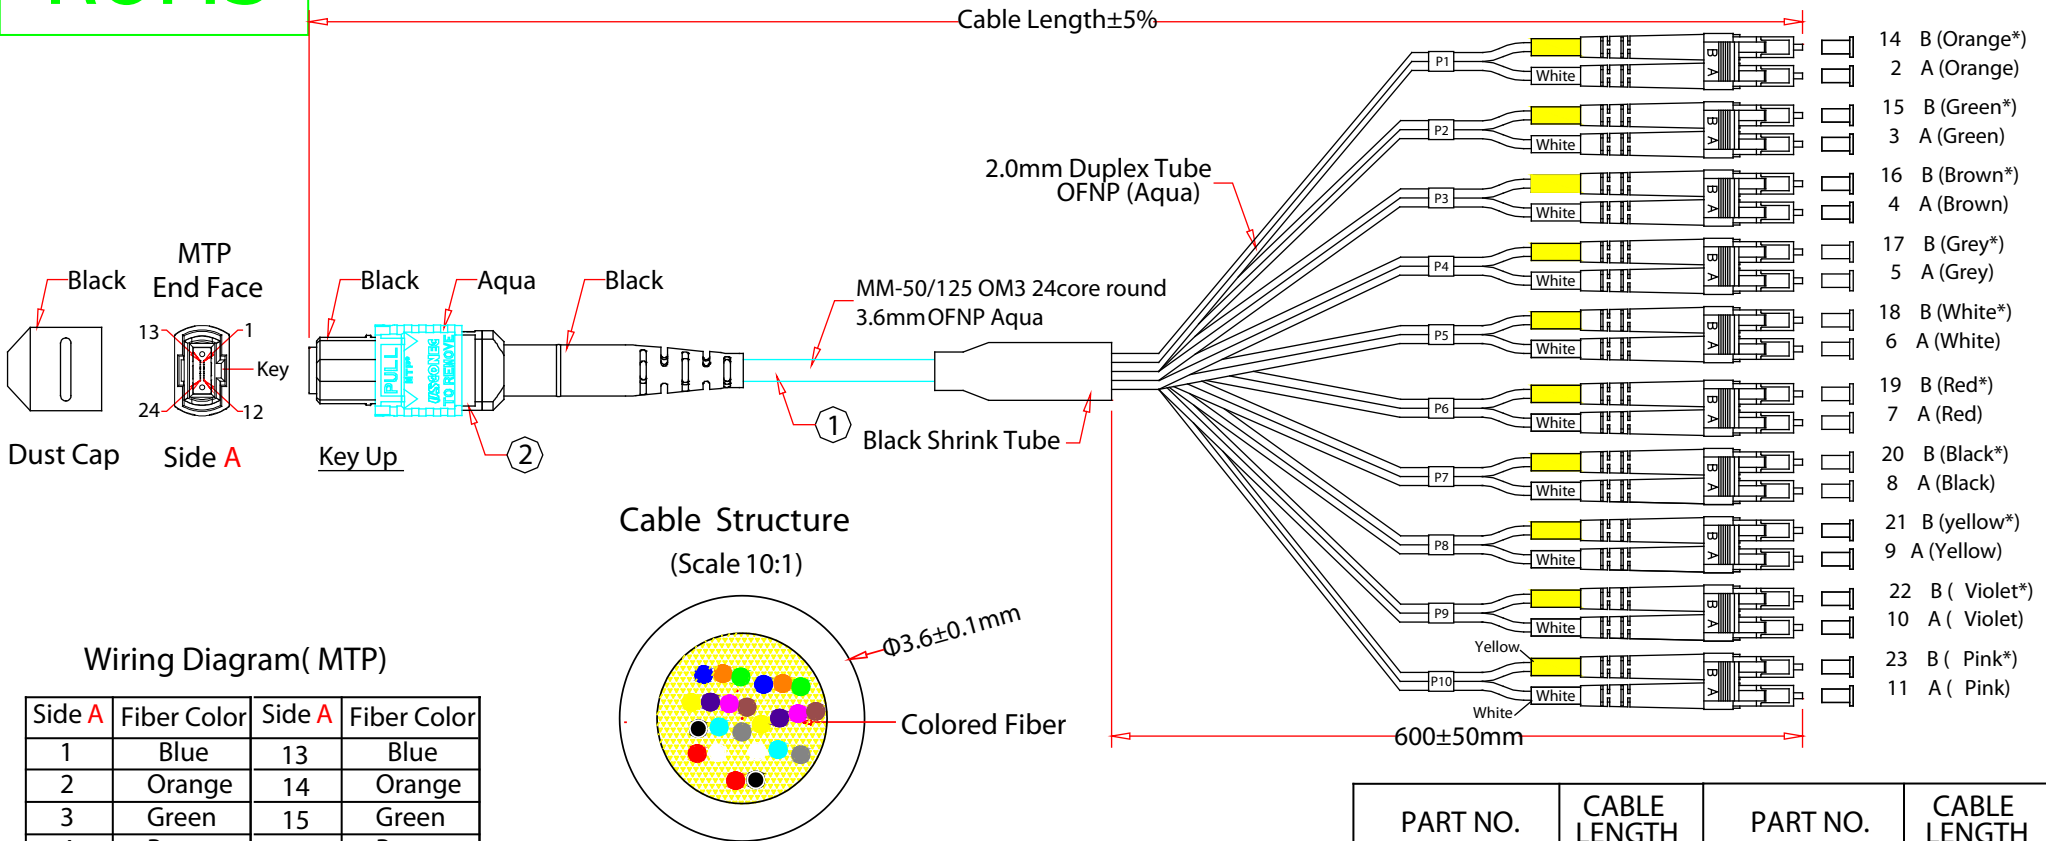

RoHS

Rev.	Description	Date
A		02-2023

Wiring Diagram (MTP)

Side A	Fiber Color	Side A	Fiber Color
1	Blue	13	Blue
2	Orange	14	Orange
3	Green	15	Green
4	Brown	16	Brown
5	Grey	17	Grey
6	White	18	White
7	Red	19	Red
8	Black	20	Natural
9	Yellow	21	Yellow
10	Violet	22	Violet
11	Pink	23	Pink
12	Aqua	24	Aqua

Notes:

Insertion Loss:

≤0.5dB @850nm for each MTP+Cord Attenuation

≤0.30dB @850nm for each LC+Cord Attenuation

Cord Attenuation: L(m)/1000(m)x3.5dB/1 km@850nm

PART NO.	CABLE LENGTH	PART NO.	CABLE LENGTH
MPLC-32003	3 Meter	MPLC-32015	15 Meter
MPLC-32005	5 Meter	MPLC-32030	30 Meter
MPLC-32010	10 Meter	MPLC-32050	50 Meter

Item Number:	MPLC-320xx		
Title:	Plenum Fiber Optic Cable, 100 Gigabit Ethernet CFP/CXP 100GBase-SR10 to MTP(MPO)/LC (10 Duplex LC) 24 inch Breakout Cable, OM3, 50/125		
Drawn by:	JL		
Approved by:	MAC		
ID:	124		

No.	Specifications
3	LC duplex Connector
2	US CONEC MTP Connector
1	MM-50/125 OM3 24core round 3.6mm OFNP Aqua