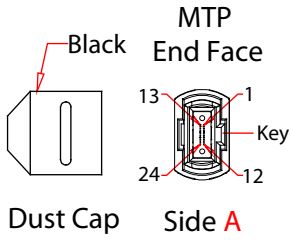

RoHS

Rev.	Description	Date
A		02-2023

Wiring Diagram (MTP)

Side A	Fiber Color	Side A	Fiber Color
1	Blue	13	Blue
2	Orange	14	Orange
3	Green	15	Green
4	Brown	16	Brown
5	Grey	17	Grey
6	White	18	White
7	Red	19	Red
8	Black	20	Natural
9	Yellow	21	Yellow
10	Violet	22	Violet
11	Pink	23	Pink
12	Aqua	24	Aqua

Notes:

Insertion Loss:

≤0.5dB @850nm for each MTP+Cord Attenuation

≤0.30dB @850nm for each LC+Cord Attenuation

Cord Attenuation: L(m)/1000(m)x3.5dB/1 km@850nm

PART NO.	CABLE LENGTH	PART NO.	CABLE LENGTH
MPLC-32003	3 Meter	MPLC-32015	15 Meter
MPLC-32005	5 Meter	MPLC-32030	30 Meter
MPLC-32010	10 Meter	MPLC-32050	50 Meter

No.	Specifications
3	LC duplex Connector
2	US CONEC MTP Connector
1	MM-50/125 OM3 24core round 3.6mm OFNP Aqua