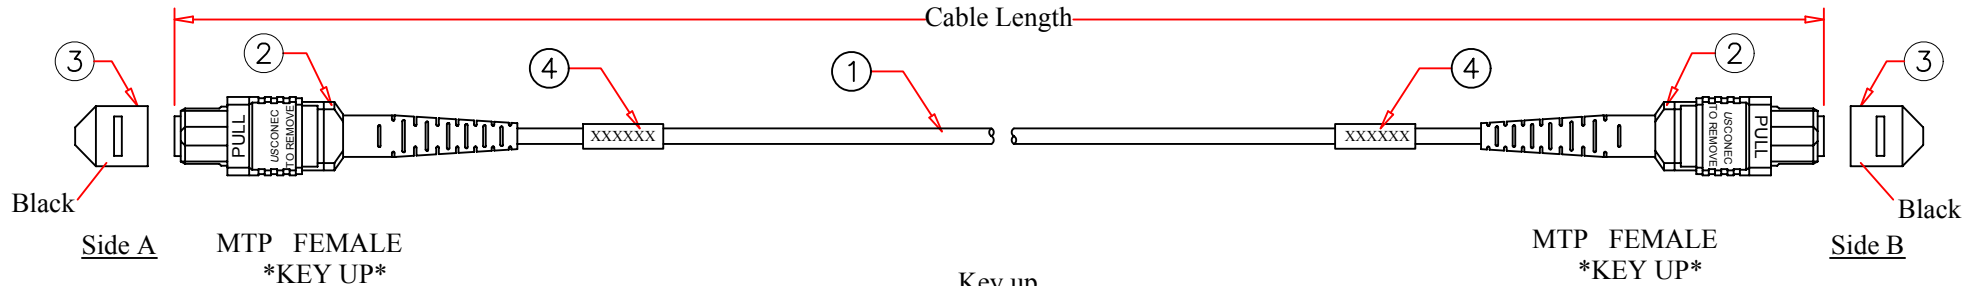

REV.	DESCRIPTION	DATE
A		01-2017

Sida A		Sida B	
1	Blue	13	Blue
2	Orange	14	Orange
3	Green	15	Green
4	Brown	16	Brown
5	Grey	17	Grey
6	White	18	White
7	Red	19	Red
8	Black	20	Black
9	Yellow	21	Yellow
10	Violet	22	Violet
11	Pink	23	Pink
12	Aqua	24	Aqua
13	Blue •	1	Blue •
14	Orange •	2	Orange •
15	Green •	3	Green •
16	Brown •	4	Brown •
17	Grey •	5	Grey •
18	White •	6	White •
19	Red •	7	Red •
20	Black •	8	Black •
21	Yellow •	9	Yellow •
22	Violet •	10	Violet •
23	Pink •	11	Pink •
24	Aqua •	12	Aqua •