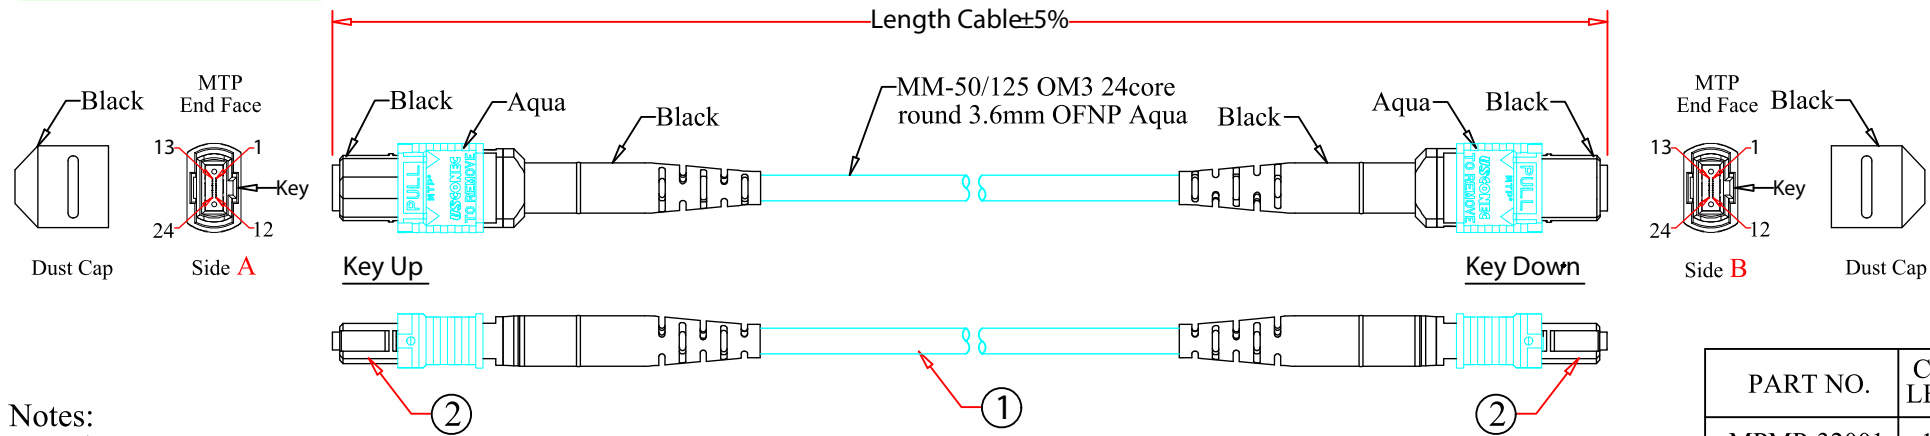

REV.	DESCRIPTION	DATE
A		03-2015

Notes:
 Insertion Loss:
 0.75dB MAX @850nm for each MTP+Cord Attenuation
 Cord Attenuation: L(m)/1000(m)x3.5dB/1km@850nm

Wiring Diagram(Type A)

Side A	Fiber Color	Side B	Side A	Fiber Color	Side B
1	Blue	13	13	Blue	1
2	Orange	14	14	Orange	2
3	Green	15	15	Green	3
4	Brown	16	16	Brown	4
5	Grey	17	17	Grey	5
6	White	18	18	White	6
7	Red	19	19	Red	7
8	Black	20	20	Natural	8
9	Yellow	21	21	Yellow	9
10	Violet	22	22	Violet	10
11	Pink	23	23	Pink	11
12	Aqua	24	24	Aqua	12

PART NO.	CABLE LENGTH
MPMP-32001	1 Meter
MPMP-32002	2 Meter
MPMP-32003	3 Meter
MPMP-32005	5 Meter
MPMP-32007	7 Meter
MPMP-32010	10 Meter
MPMP-32015	15 Meter
MPMP-32030	30 Meter
MPMP-32050	50 Meter

ITEM NUMBER	MPMP-320xx			DRAWER	JL
TITLE	Plenum Fiber Optic Cable, MTP/F-MTP/F OM3 24 Core OFNP 50/125			CHECKED	
MATERIAL		SCALE		APPROVED	
REV.	A	UNIT	MM		
DRAWING NO:				 888-212-8295	
ID(NO.)	124				

2	US CONEC MTP Connector
1	MM-50/125 OM3 24core round 3.6mm OFNP Aqua
NO.	SPECIFICATIONS
	BOM LIST