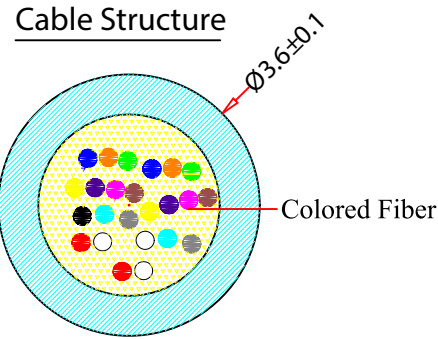

REV.	DESCRIPTION	DATE
A		03-2015

Notes:
 Insertion Loss:
 0.75dB MAX @850nm for each MTP+Cord Attenuation
 Cord Attenuation: L(m)/1000(m)x3.5dB/1km@850nm

Wiring Diagram(Type A)

Side A	Fiber Color	Side B	Side A	Fiber Color	Side B
1	Blue	13	13	Blue	1
2	Orange	14	14	Orange	2
3	Green	15	15	Green	3
4	Brown	16	16	Brown	4
5	Grey	17	17	Grey	5
6	White	18	18	White	6
7	Red	19	19	Red	7
8	Black	20	20	Natural	8
9	Yellow	21	21	Yellow	9
10	Violet	22	22	Violet	10
11	Pink	23	23	Pink	11
12	Aqua	24	24	Aqua	12

PART NO.	CABLE LENGTH
MPMP-32001	1 Meter
MPMP-32002	2 Meter
MPMP-32003	3 Meter
MPMP-32005	5 Meter
MPMP-32007	7 Meter
MPMP-32010	10 Meter
MPMP-32015	15 Meter
MPMP-32030	30 Meter
MPMP-32050	50 Meter

ITEM NUMBER	MPMP-320xx			DRAWER	JL
TITLE	Plenum Fiber Optic Cable, MTP/F-MTP/F OM3 24 Core OFNP 50/125			CHECKED	
MATERIAL		SCALE		APPROVED	
REV.	A	UNIT	MM		
DRAWING NO:				 888-212-8295	
ID(NO.)	124				

2	US CONEC MTP Connector
1	MM-50/125 OM3 24core round 3.6mm OFNP Aqua
NO.	SPECIFICATIONS
	BOM LIST