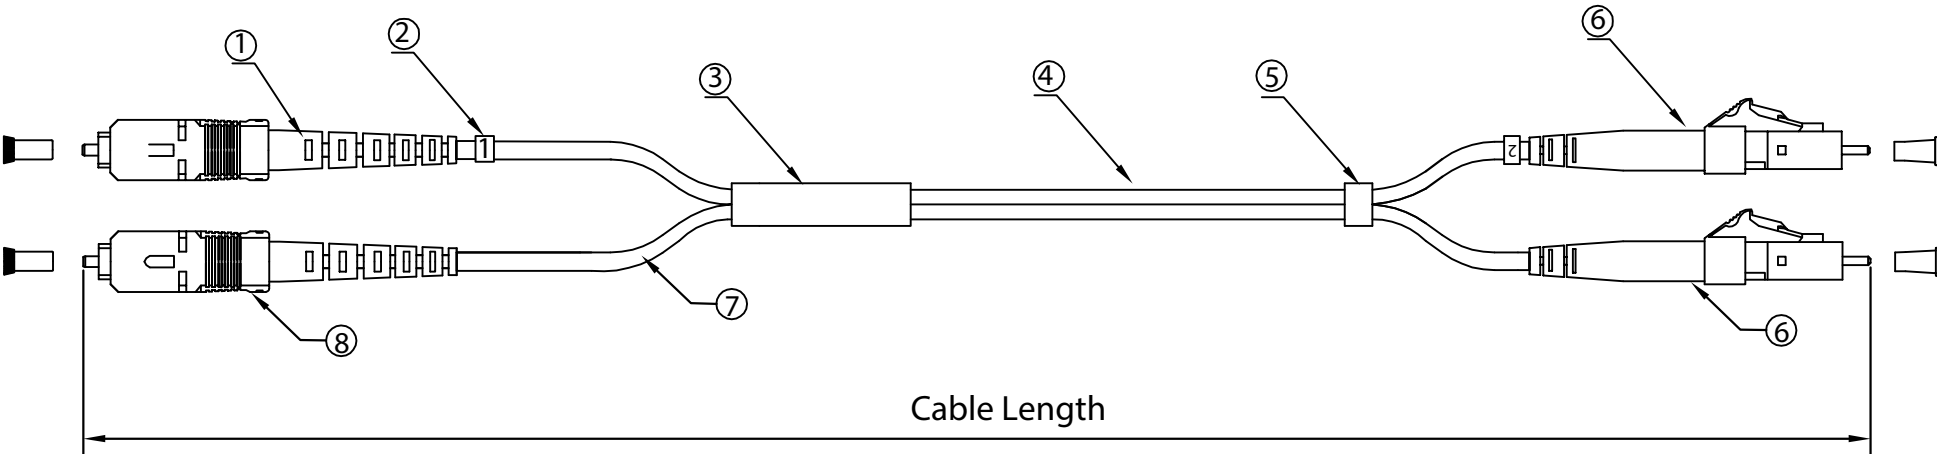

Rev.	Description	Date
A		08-2018

RoHS

Notes:

Insertion Loss ≤ 0.3 dB
 Coupled Power Ratio(CPR) $CPR \leq 26$ dB (Typical Value:20~22dB)

PART NO	CABLE LENGTH
SCLC-12101	1 Meter
SCLC-12102	2 Meter
SCLC-12103	3 Meter
SCLC-12105	5 Meter

8	SC SM Connector (Blue housing Blue boot)
7	3.0mm,Simplex,SM-9/125 ,PVC,Optical Fiber Cable(Yellow)
6	LC MM Simplex Connector (Beige housing White boot)
5	Shrinkage Tube
4	3.0mm,Duplex,MM-62.5/125, PVC, Optical Fiber Cable (Orange)
3	Rubber Shrinkage Tube(splice joint tube inside)
2	½ Code
1	SC MM Connector (Beige housing Beige boot)
No.	Specifications

Item Number:	SCLC-121xx	
Title:	SC/LC OM1 Multimode Duplex Mode Conditioning Fiber Optic Cable, 62.5/125	
Drawn by:	JL	
Approved by:	MAC	
ID:	228	