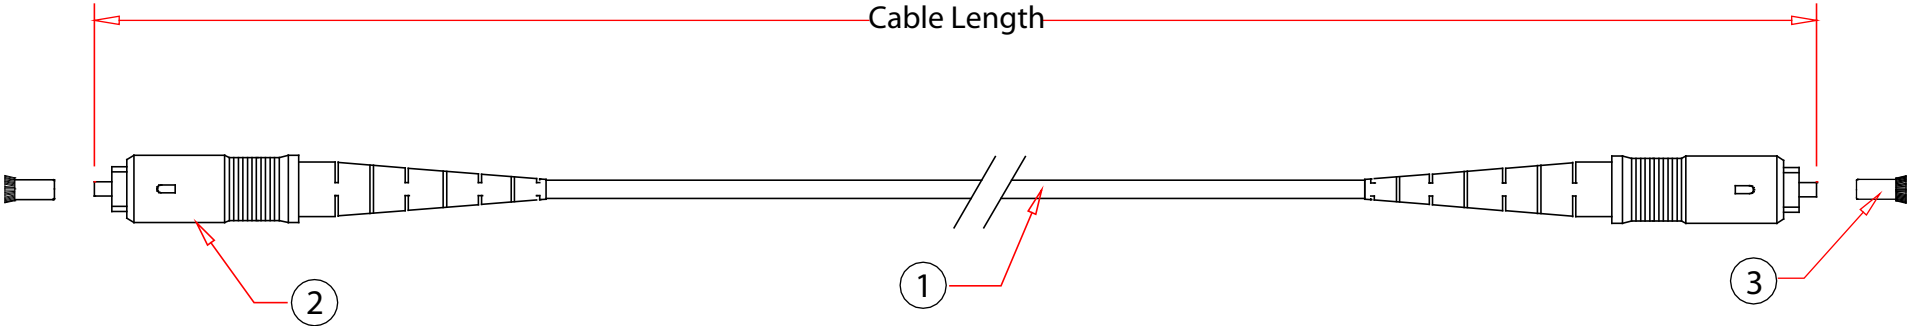

Rev.	Description	Date
A		02-2021

RoHS

PART NO.	CABLE LENGTH	PART NO.	CABLE LENGTH
SCSC-00301	1 Meter	SCSC-00308	8 Meter
SCSC-00302	2 Meter	SCSC-00309	9 Meter
SCSC-00303	3 Meter	SCSC-00310	10 Meter
SCSC-00304	4 Meter	SCSC-00315	15 Meter
SCSC-00305	5 Meter	SCSC-00320	20 Meter
SCSC-00306	6 Meter	SCSC-00325	25 Meter
SCSC-00307	7 Meter	SCSC-00330	30 Meter

- NOTES:**
1. Insertion loss < 0.3 dB
 2. Return loss > 65 dB

Item Number:	SCSC-003xx	
Title:	Patch Cord, SC/APC-SC/APC,SM-9/125, Simplex, PVC, Yellow, 2.0mm	
Drawn by:	JL	
Approved by:	MAC	
ID:	280	

No.	Specifications
3	Dust Cover
2	SC/APC SM Simplex Connector (Green housing Green boot)
1	2.0mm,Simplex,SM-9/125 , PVC, Optical Fiber Cable(Yellow)