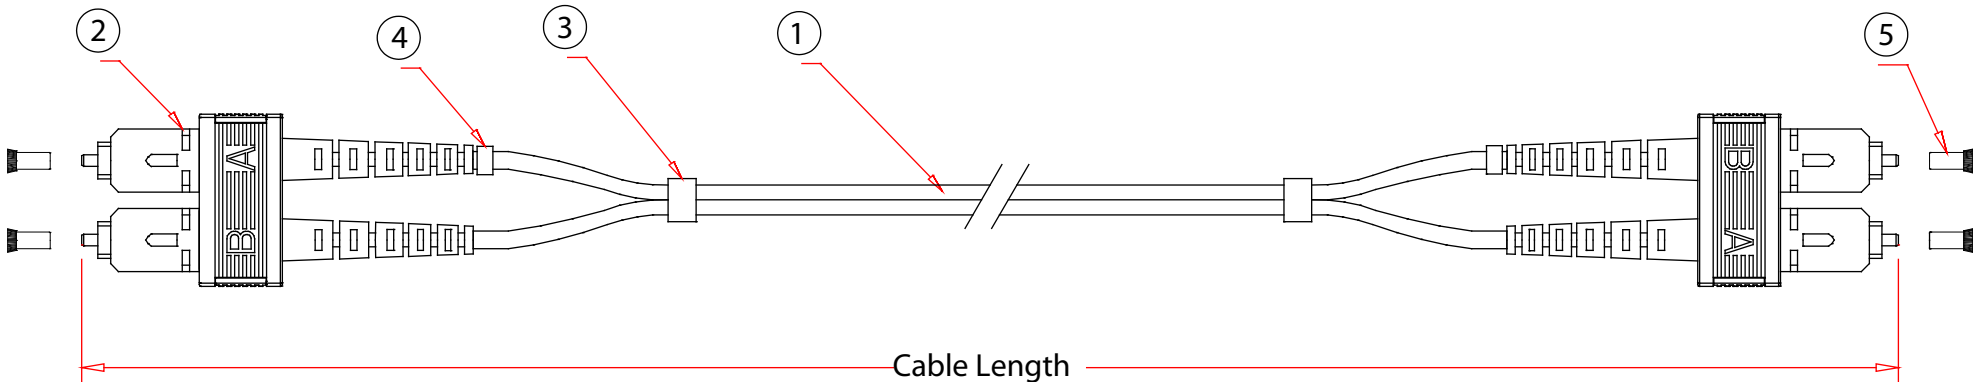

Rev.	Description	Date
A		02-2021

RoHS

PART NO.	CABLE LENGTH	PART NO.	CABLE LENGTH
SCSC-01301	1 Meter	SCSC-01308	8 Meter
SCSC-01302	2 Meter	SCSC-01309	9 Meter
SCSC-01303	3 Meter	SCSC-01310	10 Meter
SCSC-01304	4 Meter	SCSC-01315	15 Meter
SCSC-01305	5 Meter	SCSC-01320	20 Meter
SCSC-01306	6 Meter	SCSC-01325	25 Meter
SCSC-01307	7 Meter	SCSC-01330	30 Meter

NOTES:
 1. Insertion loss < 0.3 dB
 2. Return loss > 65 dB

Item Number:		SCSC-013xx	
Title:		Patch Cord, SC/APC-SC/APC,SM-9/125, Duplex, PVC, Yellow, 2.0mm	
Drawn by:		JL	
Approved by:		MAC	
ID:		280	
No.	Specifications		

5	Dust Cover
4	½ Code
3	Shrinkage Tube
2	SC/APC SM Duplex Connector (Green housing Green boot)
1	2.0mm,Duplex,SM-9/125, PVC, Optical Fiber Cable(Yellow)