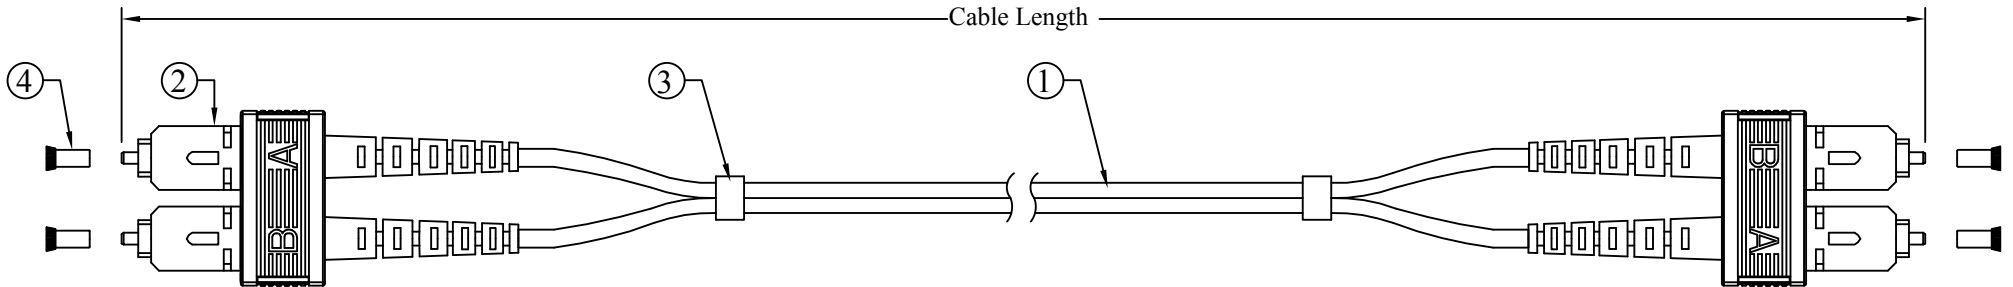

REV.	DESCRIPTION	DATE
A		09-2011

RoHS

NOTES:
Insertion loss < 0.5 dB

PART NO.	CABLE LENGTH	PART NO.	CABLE LENGTH
SCSC-11101	1 Meter	SCSC-11107	7 Meter
SCSC-11102	2 Meter	SCSC-11108	8 Meter
SCSC-11103	3 Meter	SCSC-11110	10 Meter
SCSC-11104	4 Meter	SCSC-11115	15 Meter
SCSC-11105	5 Meter	SCSC-11120	20 Meter
SCSC-11106	6 Meter	SCSC-11130	30 Meter

ITEM NUMBER	SCSC-111xx			DRAWER	JL
TITLE	SC / SC, Multimode, Duplex Fiber Optic Cable, 62.5/125			CHECKED	
				APPROVED	
MATERIAL		SCALE			
REV.	A	UNIT	INCH		
DRAWING NO:					

4	Cap
3	Shrinkage Tube
2	SC MM Connector (Beige Housing Red/Black Boot)
1	OD:2.8mm, Multimode, Duplex, 62.5/125 Fiber Optic Cable, PVC, Color: Orange
NO.	SPECIFICATIONS
BOM LIST	