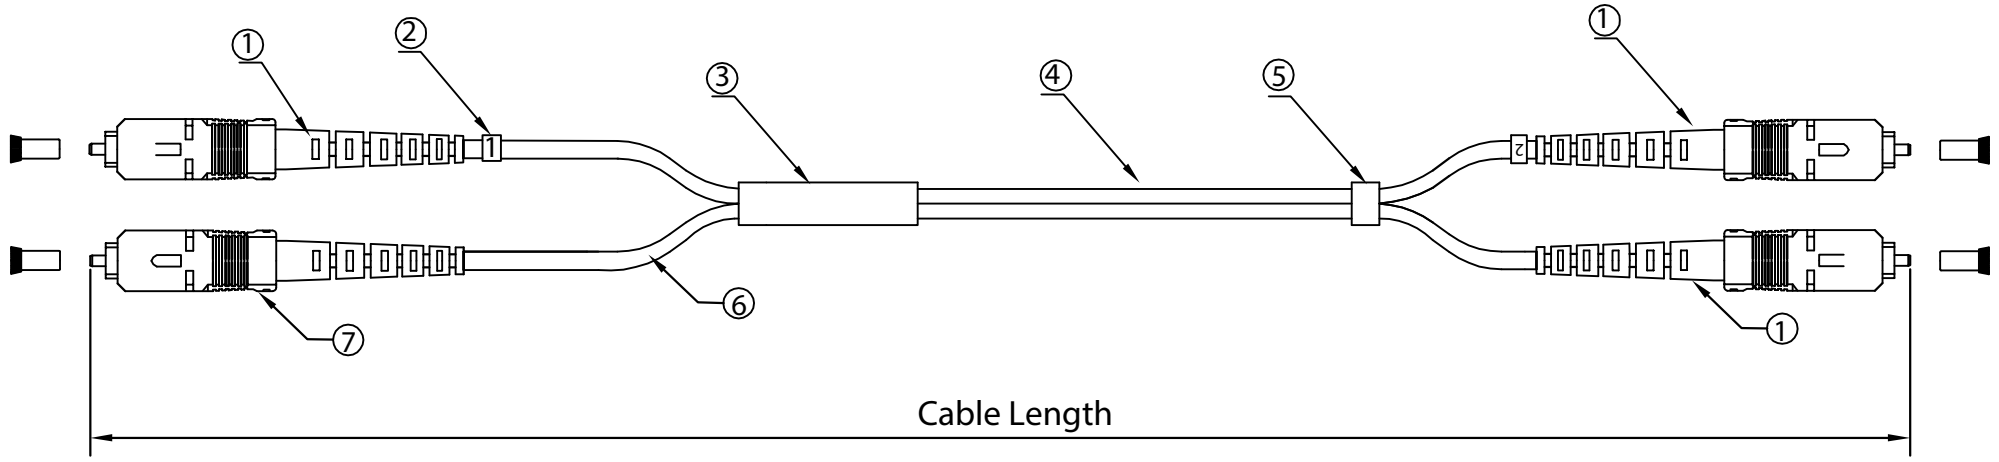

Rev.	Description	Date
A		08-2018

RoHS

Notes:

Insertion Loss ≤ 0.3 dB

Coupled Power Ratio(CPR) $CPR \leq 26$ dB (Typical Value:20~22dB)

PART NO	CABLE LENGTH
SCSC-12001	1 Meter
SCSC-12002	2 Meter
SCSC-12003	3 Meter
SCSC-12005	5 Meter

8	
7	SC SM Connector (Blue Housing Blue Boot)
6	3.0mm,Simplex,SM-9/125 ,PVC,Optical Fiber Cable (Yellow)
5	Shrinkage Tube
4	3.0mm,Duplex,MM-50/125, PVC, Optical Fiber Cable (Orange)
3	Rubber Shrinkage Tube (Splice Joint Tube Inside)
2	1/2 Code
1	SC MM Connector (Beige Housing Beige Boot)
No.	Specifications

Item Number:	SCSC-120xx	
Title:	SC/SC OM2 Multimode Duplex Mode Conditioning Fiber Optic Cable, 50/125	
Drawn by:	JL	
Approved by:	MAC	
ID:	228	