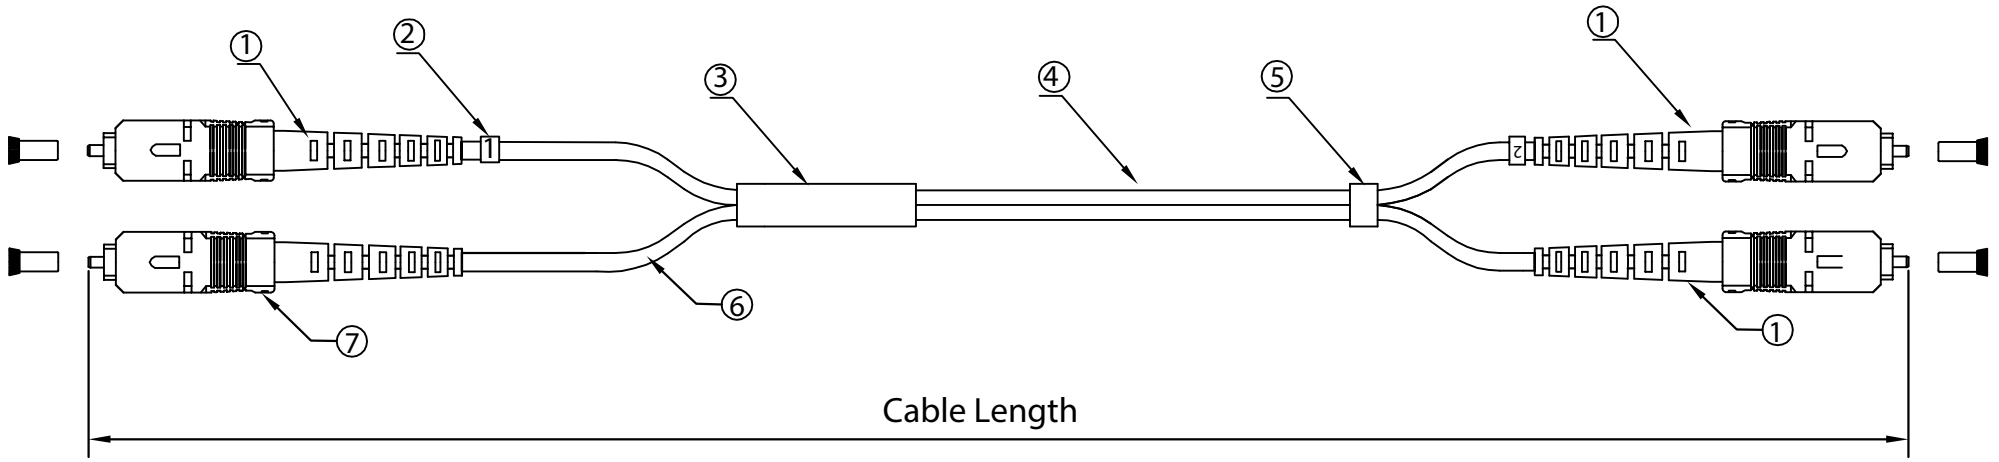

Rev.	Description	Date
A		08-2018

RoHS

Notes:

Insertion Loss ≤ 0.3 dB

Coupled Power Ratio(CPR) $CPR \leq 26$ dB (Typical Value:20~22dB)

PART NO	CABLE LENGTH
SCSC-12101	1 Meter
SCSC-12102	2 Meter
SCSC-12103	3 Meter
SCSC-12105	5 Meter

8	
7	SC SM Connector (Blue Housing Blue Boot)
6	3.0mm,Simplex,SM-9/125 ,PVC,Optical Fiber Cable(Yellow)
5	Shrinkage Tube
4	3.0mm,Duplex,MM-62.5/125, PVC, Optical Fiber Cable (Orange)
3	Rubber Shrinkage Tube (Splice Joint Tube Inside)
2	1/2 Code
1	SC MM Connector (Beige Housing Beige Boot)
No.	Specifications

Item Number:	SCSC-121xx	
Title:	SC/SC OM1 Multimode Duplex Mode Conditioning Fiber Optic Cable, 62.5/125	
Drawn by:	JL	
Approved by:	MAC	
ID:	228	