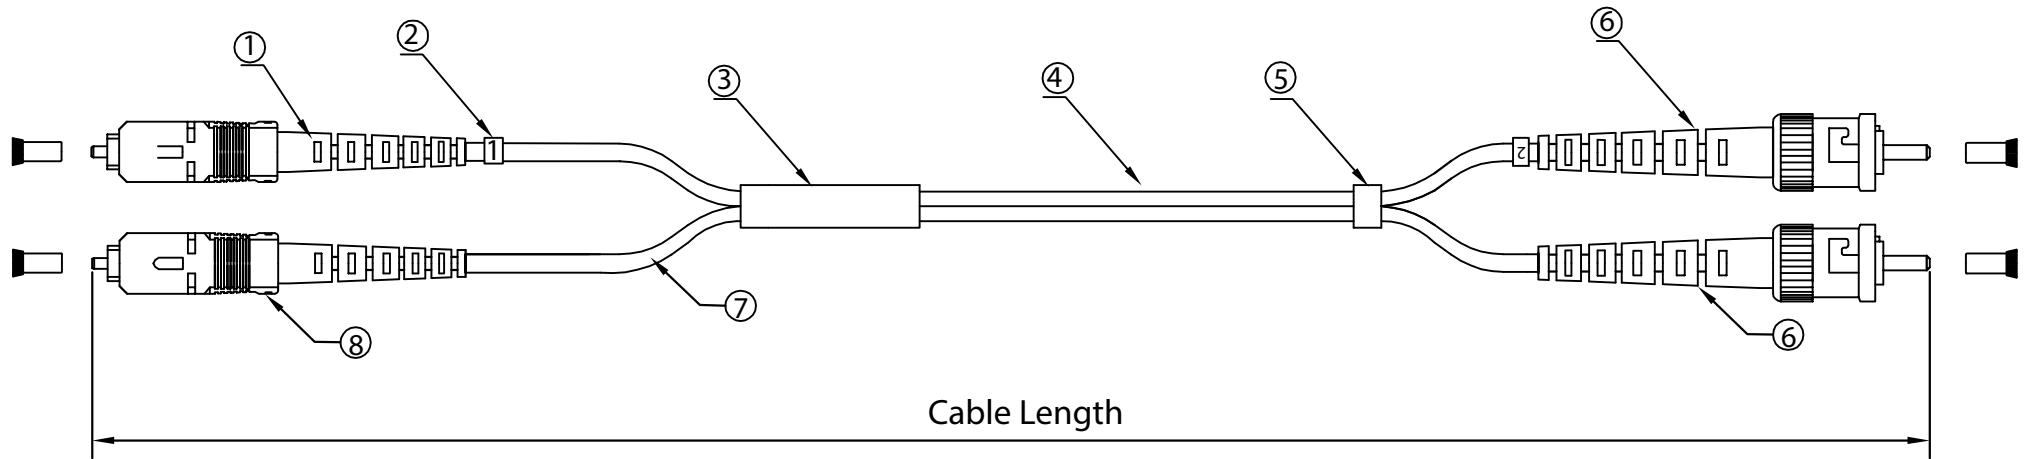

Rev.	Description	Date
A		08-2018

Notes:

Insertion Loss \leq 0.3 dB

Coupled Power Ratio(CPR) \leq 26 dB (Typical Value:20~22dB)

RoHS

PART NO	CABLE LENGTH
SCST-12101	1 Meter
SCST-12102	2 Meter
SCST-12103	3 Meter
SCST-12105	5 Meter

8	SC SM Connector (Blue housing Blue boot)
7	3.0mm,Simplex,SM-9/125 ,PVC,Optical Fiber Cable(Yellow)
6	ST MM Connector (Metal housing Black boot)
5	Shrinkage Tube
4	3.0mm,Duplex,MM-62.5/125, PVC, Optical Fiber Cable (Orange)
3	Rubber Shrinkage Tube (Splice Joint Tube Inside)
2	½ Code
1	SC MM Connector (Beige Housing Beige Boot)
No.	Specifications

Item Number:	SCST-121xx	
Title:	SC/ST OM1 Multimode Duplex Mode Conditioning Fiber Optic Cable, 62.5/125	
Drawn by:	JL	
Approved by:	MAC	
ID:	228	