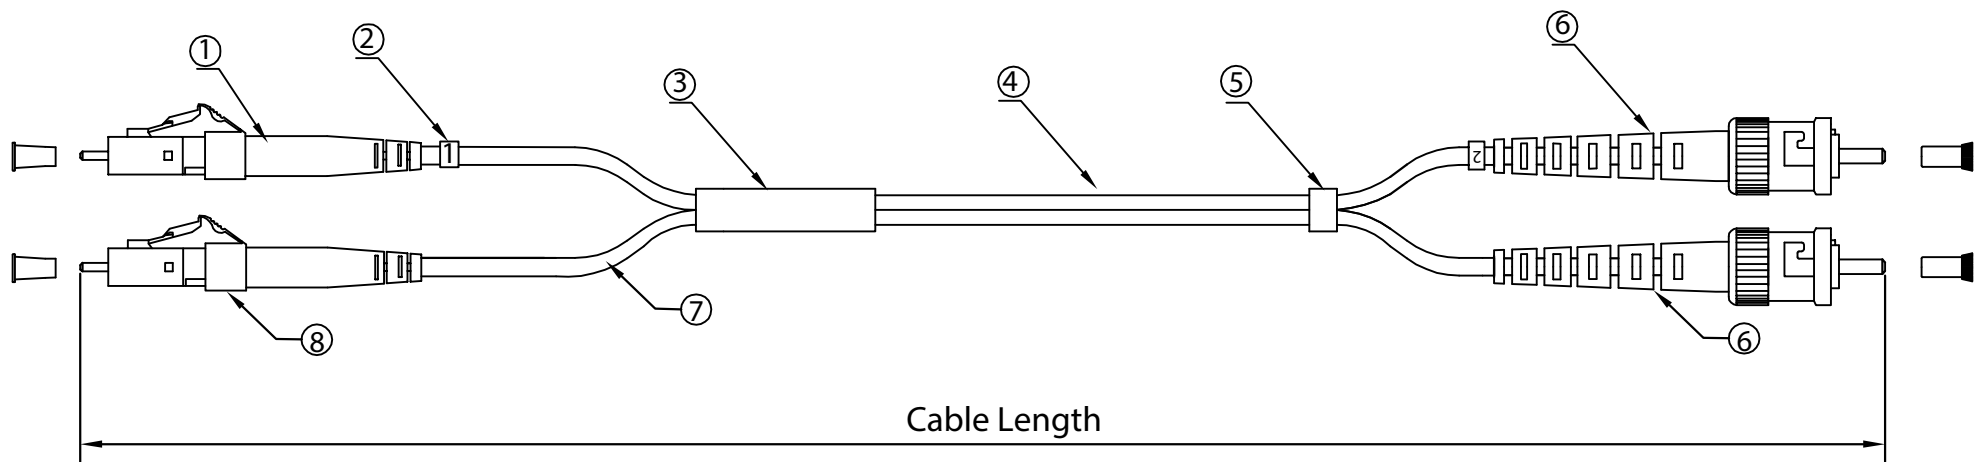

Rev.	Description	Date
A		08-2018

RoHS

Notes:
 Insertion Loss ≤ 0.3 dB
 Coupled Power Ratio(CPR) ≤ 26 dB (Typical Value:20~22dB)

PART NO	CABLE LENGTH
STLC-12001	1 Meter
STLC-12002	2 Meter
STLC-12003	3 Meter
STLC-12005	5 Meter

8	ST SM Connector (Metal Housing Yellow Boot)
7	3.0mm,Simplex,SM-9/125 ,PVC,Optical Fiber Cable (Yellow)
6	LC MM Simplex Connector (Beige Housing White Boot)
5	Shrinkage Tube
4	3.0mm,Duplex,MM-50/125, PVC, Optical Fiber Cable (Orange)
3	Rubber Shrinkage Tube(Splice Joint Tube Inside)
2	1/2 Code
1	ST MM Connector (Metal Housing Black Boot)
No.	Specifications

Item Number:	STLC-120xx	
Title:	ST/LC OM2 Multimode Duplex Mode Conditioning Fiber Optic Cable, 50/125	
Drawn by:	JL	
Approved by:	MAC	
ID:	228	