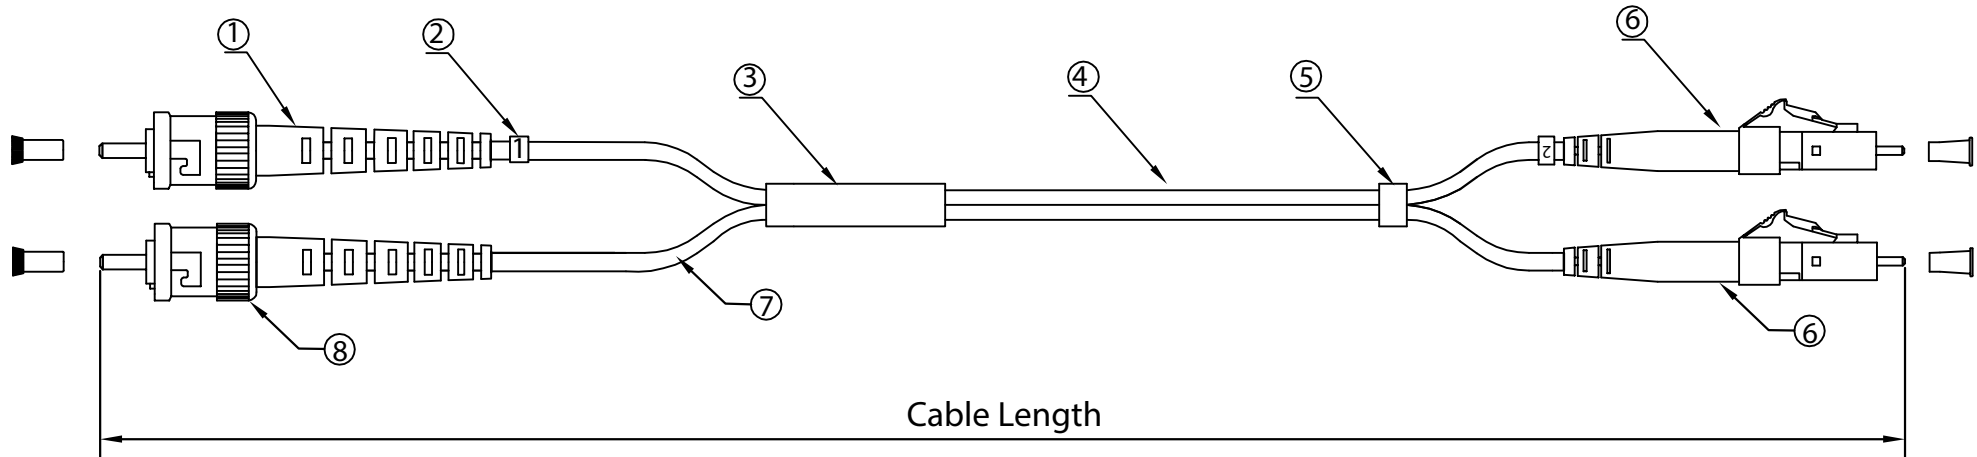

Rev.	Description	Date
A		08-2018

RoHS

**Notes:**

Insertion Loss  $\leq 0.3$  dB  
 Coupled Power Ratio(CPR)  $CPR \leq 26$  dB ( Typical Value:20~22dB )

PART NO	CABLE LENGTH
STLC-12101	1 Meter
STLC-12102	2 Meter
STLC-12103	3 Meter
STLC-12105	5 Meter

8	ST SM Connector ( Metal Housing Yellow Boot )
7	3.0mm,Simplex,SM-9/125 ,PVC,Optical Fiber Cable (Yellow)
6	LC MM Simplex Connector (Beige Housing White Boot )
5	Shrinkage Tube
4	3.0mm,Duplex,MM-62.5/125, PVC, Optical Fiber Cable (Orange)
3	Rubber Shrinkage Tube(Splice Joint Tube Inside)
2	1/2 Code
1	ST MM Connector (Metal Housing Black Boot)
No.	Specifications

Item Number:	STLC-121xx	
Title:	ST/LC OM1 Multimode Duplex Mode Conditioning Fiber Optic Cable, 62.5/125	
Drawn by:	JL	
Approved by:	MAC	
ID:	228	