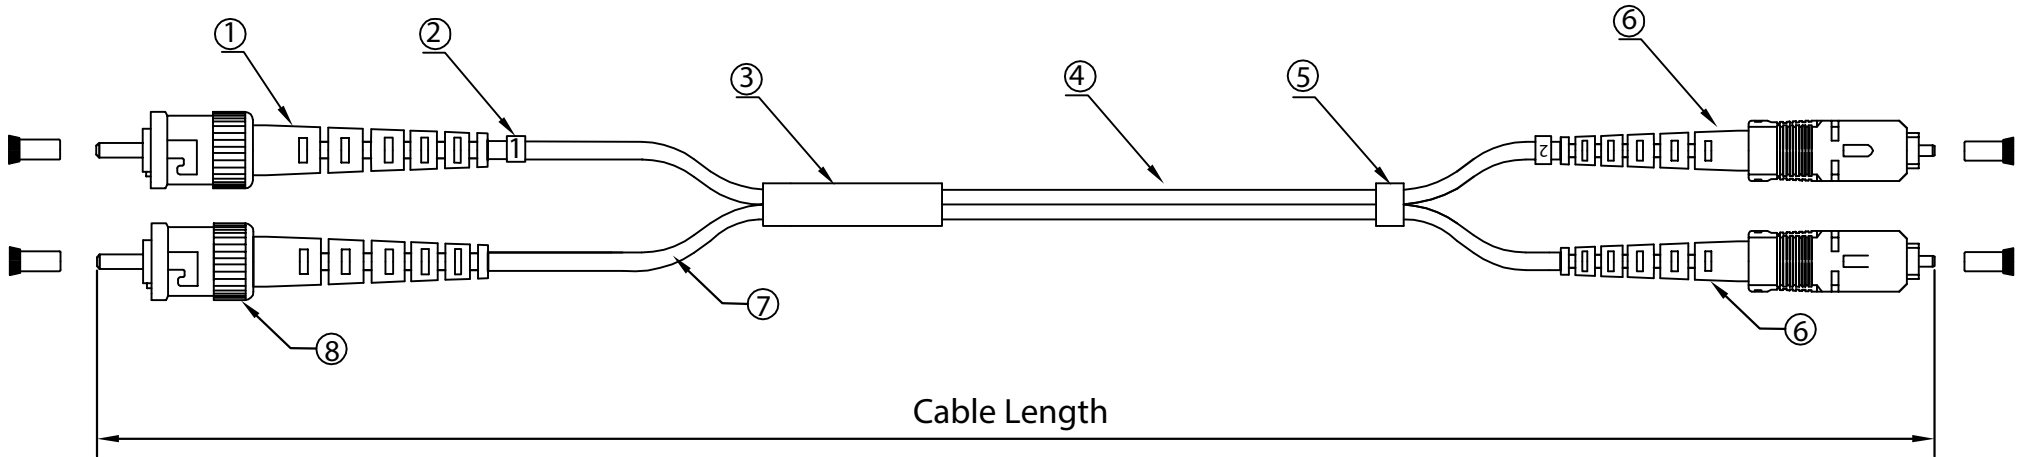

Rev.	Description	Date
A		08-2018

RoHS

Notes:

Insertion Loss ≤ 0.3 dB

Coupled Power Ratio(CPR) $CPR \leq 26$ dB (Typical Value:20~22dB)

PART NO	CABLE LENGTH
STSC-12001	1 Meter
STSC-12002	2 Meter
STSC-12003	3 Meter
STSC-12005	5 Meter

8	ST SM Connector (Metal Housing Yellow Boot)
7	3.0mm,Simplex,SM-9/125 ,PVC,Optical Fiber Cable (Yellow)
6	SC MM Connector (Beige housing Beige boot)
5	Shrinkage Tube
4	3.0mm,Duplex,MM-50/125, PVC, Optical Fiber Cable (Orange)
3	Rubber Shrinkage Tube(Splice Joint Tube Inside)
2	1/2 Code
1	ST MM Connector (Metal Housing Black Boot)
No.	Specifications

Item Number:	STSC-120xx	
Title:	ST/SC OM2 Multimode Duplex Mode Conditioning Fiber Optic Cable, 50/125	
Drawn by:	JL	 888-212-8295.com
Approved by:	MAC	
ID:	228	